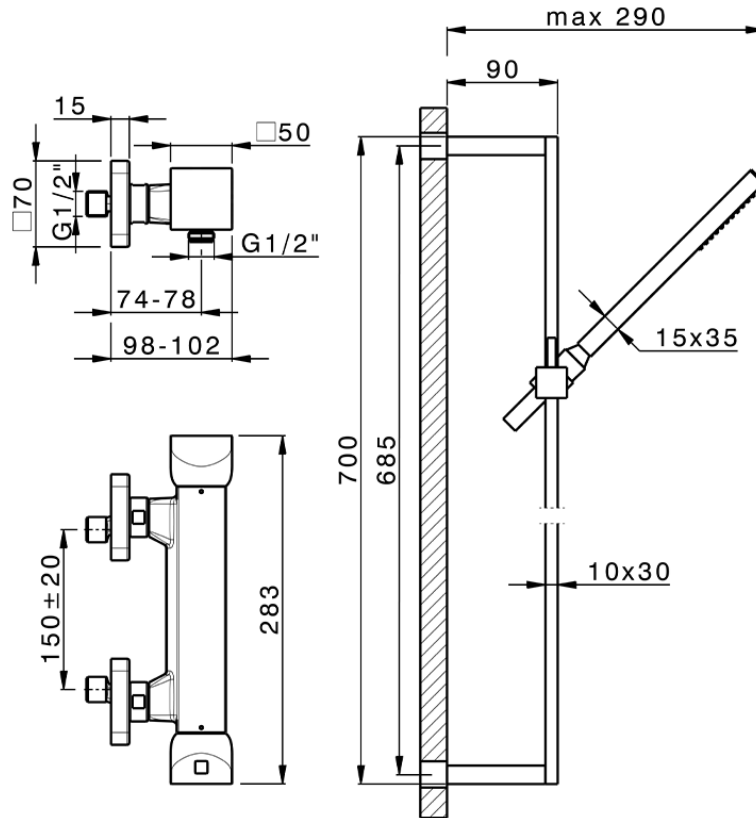

Thermostatic shower mixer with sliding bar HI-RISE_RIS01010

RIS01010

<https://en.cisal.it/thermostatic-shower-mixer-with-sliding-bar-hi-rise-ris01010>

2026-04-06