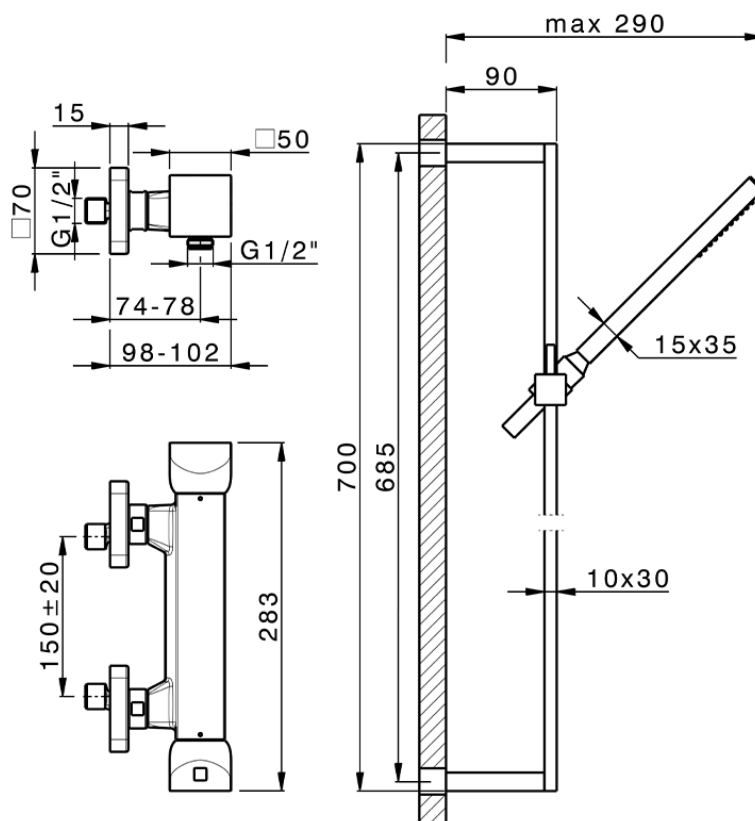

Thermostatic shower mixer with sliding bar HI-RISE_RIS01010

RIS01010

<https://en.cisal.it/thermostatic-shower-mixer-with-sliding-bar-hi-rise-ris01010>

2026-06-13