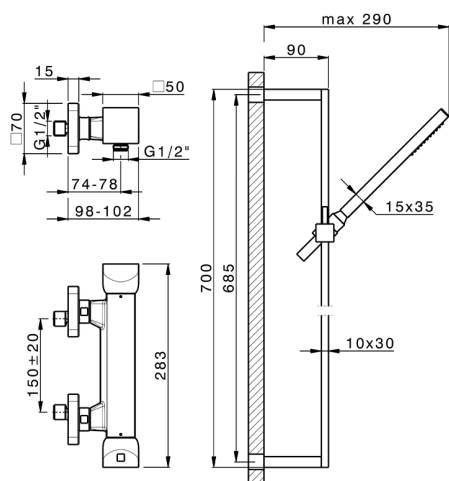

Thermostatic shower mixer with sliding bar HI-RISE_RIS01010

MODEL **RIS01010**

Thermostatic shower mixer with sliding bar, 70 cm sliding rail bar with sliding bracket, 35x15 mm Brass minimalistic one spray handshower, 150 cm smooth SUPREME Flexible Hose

CHARACTERISTICS

Cartridge Spare Parts **22.04A.AR - ;**
Argo 2 (long filter) Thermostatic Valve

2026-04-06