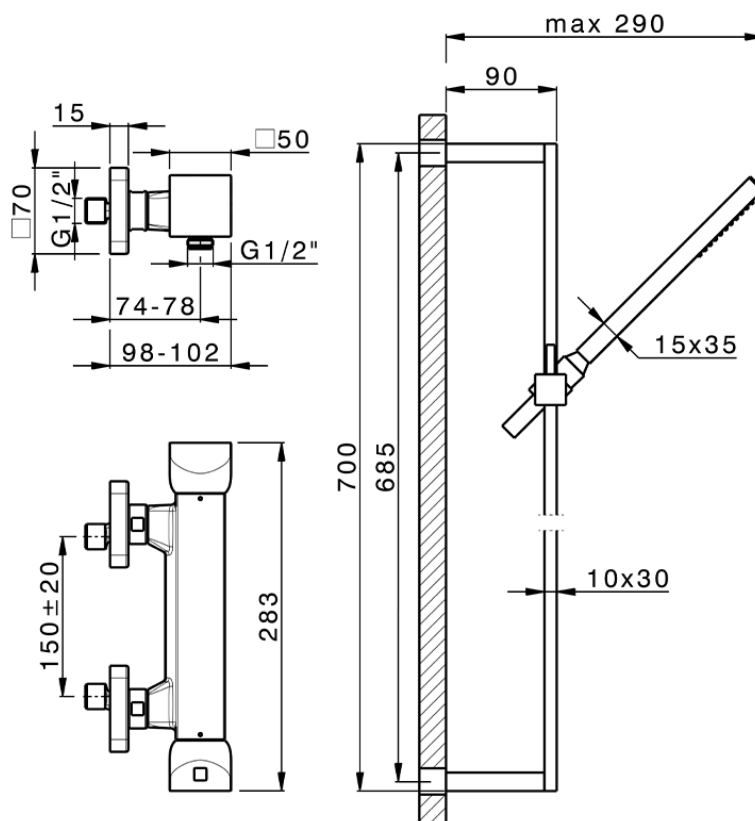

Thermostatic shower mixer with sliding bar HI-RISE_RIS01010

RIS01010

<https://en.cisal.it/thermostatic-shower-mixer-with-sliding-bar-hi-rise-ris01010>

2026-06-06