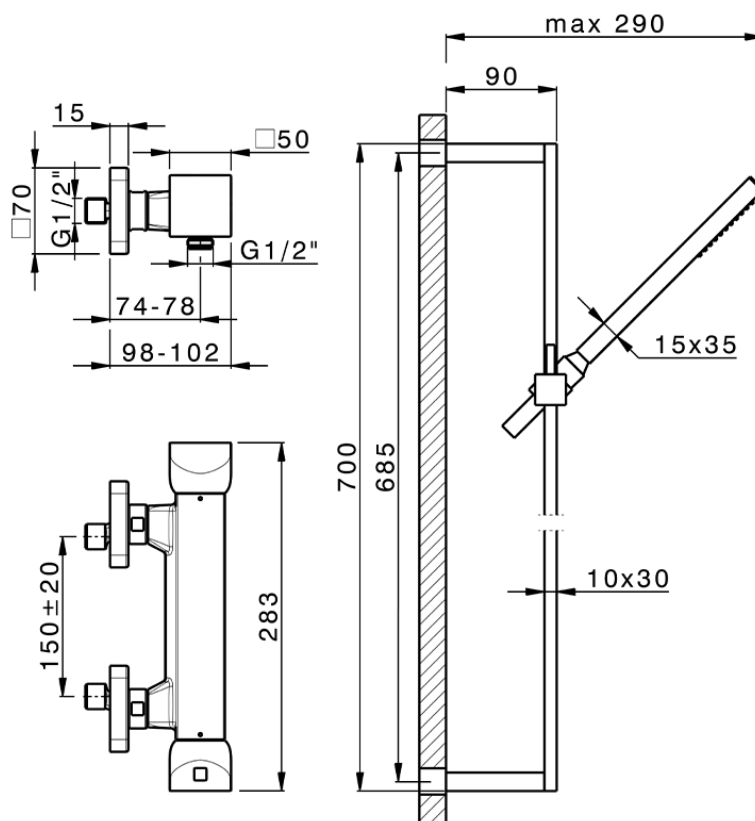

Thermostatic shower mixer with sliding bar HI-RISE_RIS01010

RIS01010

<https://en.cisal.it/thermostatic-shower-mixer-with-sliding-bar-hi-rise-ris01010>

2026-05-17