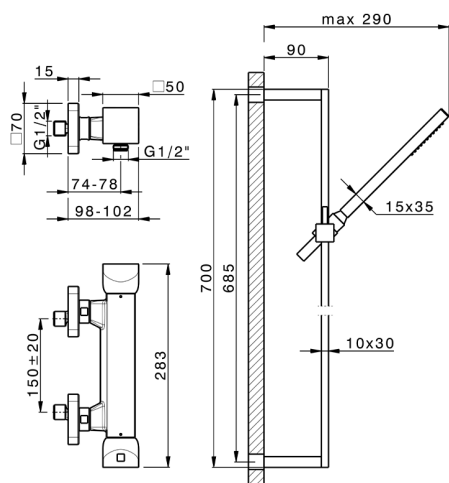

Thermostatic shower mixer with sliding bar HI-RISE_RIS01010

MODEL **RIS01010**

Thermostatic shower mixer with sliding bar, 70 cm sliding rail bar with sliding bracket, 35x15 mm Brass minimalistic one spray handshower, 150 cm smooth SUPREME Flexible Hose

CHARACTERISTICS

Cartridge Spare Parts **22.04A.AR - ;**
Argo 2 (long filter) Thermostatic Valve

2026-04-27