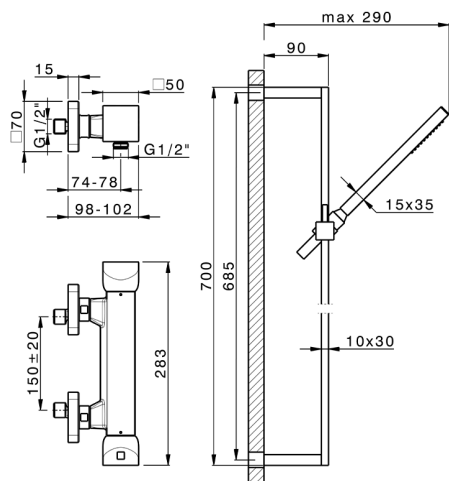

Thermostatic shower mixer with sliding bar HI-RISE_RIS01010

MODEL **RIS01010**

Thermostatic shower mixer with sliding bar, 70 cm sliding rail bar with sliding bracket, 35x15 mm Brass minimalistic one spray handshower, 150 cm smooth SUPREME Flexible Hose

CHARACTERISTICS

Cartridge Spare Parts **22.04A.AR - ;**
Argo 2 (long filter) Thermostatic Valve

2026-05-17