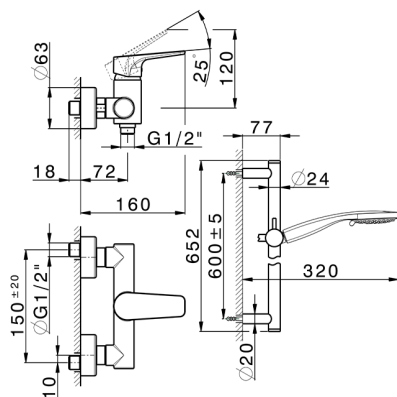

Single lever shower mixer, with shower set ROCK&ROLL_RK000460

MODEL **RK000460**

Single lever shower mixer, with shower set, 60 cm slide rail kit with sliding bracket, 100 mm ABS 3 sprays handshower, 150 cm SUPREME smooth flexible hose

AVAILABLE FINISHINGS

-  **21** 21 Chrome
-  **2F** 2F Brushed Nickel
-  **40** 40 Matt Black

CHARACTERISTICS

Cartridge Spare Parts **ZZ95409000**

35 mm Cartridge

EcoStop

EcoStop feature limits water flow to approximately 50% of maximum output with one point of resistance on setting. Push slightly past the middle stop only when full water output is required. This will save water up to 50%.