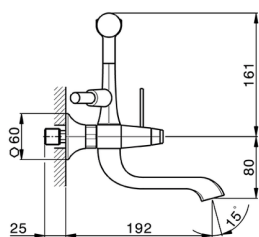

Bath mixer, full equipment **CHERIE_CF000100**

MODEL **CF000100**

Bath mixer, full equipment, Chérie Brass one spray handshower, 150 cm SUPREME smooth flexible hose

AVAILABLE FINISHINGS

- 
6T 6T Chrome/Matt Black
- 
7C 7C Gold/Matt Black
- 
7D 7D Polished Nickel/Matt Black
- 
7E 7E Rose Gold/Matt Black