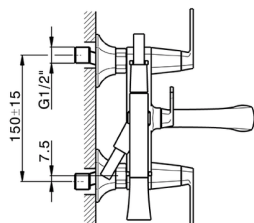

Bath mixer, full equipment **CHERIE_CF000100**

MODEL **CF000100**

Bath mixer, full equipment, Chérie Brass one spray handshower, 150 cm SUPREME smooth flexible hose

AVAILABLE FINISHINGS

- 
6T 6T Chrome/Matt Black
- 
7C 7C Gold/Matt Black
- 
7D 7D Polished Nickel/Matt Black
- 
7E 7E Rose Gold/Matt Black