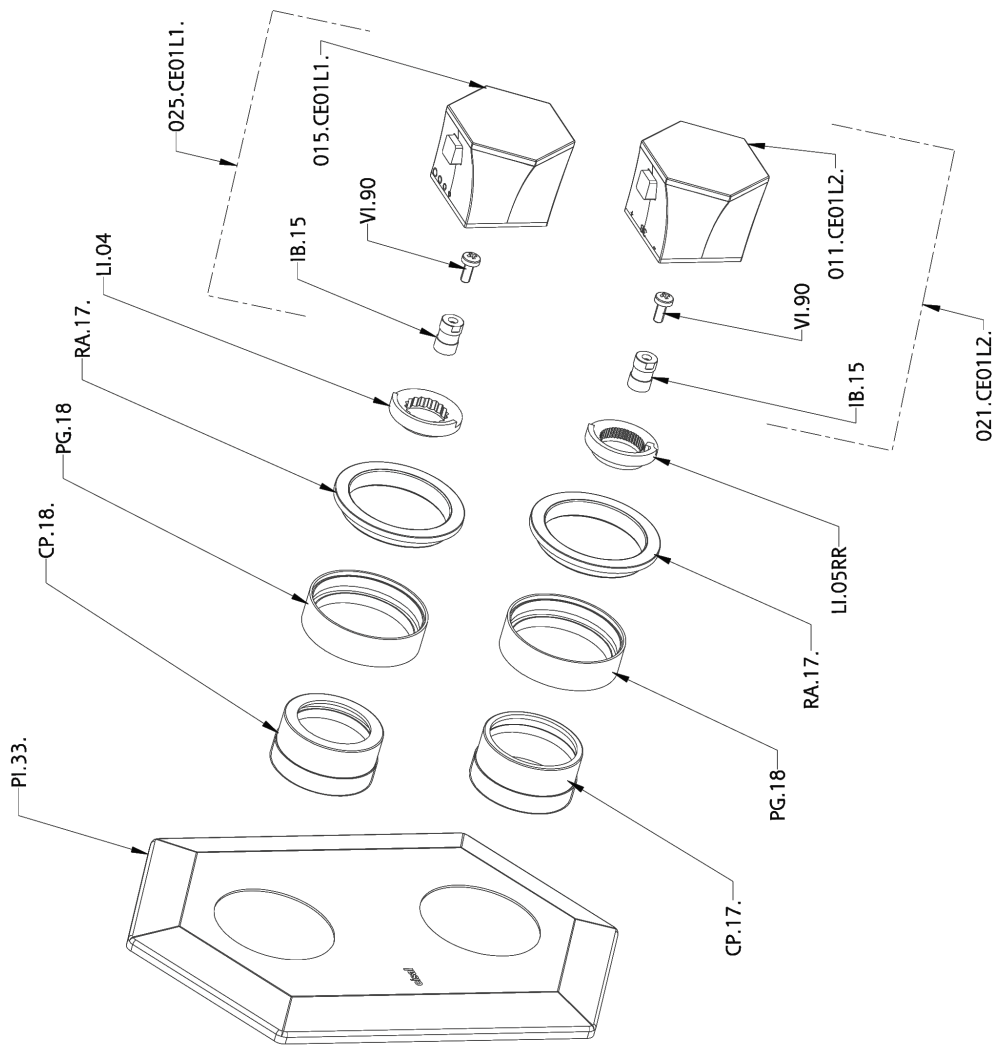

Exposed part for con.thermo.shower mixer 1-outlet CHERIE_CE009300

MODEL **CE009300**

Exposed part for con.thermo.shower mixer
1-outlet, stop valve, without concealed part, for items
ZA009300

AVAILABLE FINISHINGS

-  **21** 21 Chrome
-  **24** 24 Gold
-  **2B** 2B Polished Nickel
-  **2P** 2P Rose Gold

CHARACTERISTICS

Installation **Concealed**
Required concealed parts **ZA009300**

Thermostatic

The Cisal thermostatic is your personal water manager, helping you to handle, control and save water and energy.

Exposed part for con.thermo.shower mixer 1-outlet CHERIE_CE009300

CE009300

<https://en.cisal.it/exposed-part-for-con-thermo-shower-mixer-1-outlet-cherie-ce009300>

Concealed thermostatic shower mixer, 1-outlet CONCEALED_ZA009300

MODEL **ZA009300**

Concealed thermostatic shower mixer,
1-outlet, stopvalve with 1/2" outlet, without trim kit

AVAILABLE FINISHINGS

04 04 Without finishing

CHARACTERISTICS

Concealed **1**
Cartridge Spare Parts **24.04A.PP**