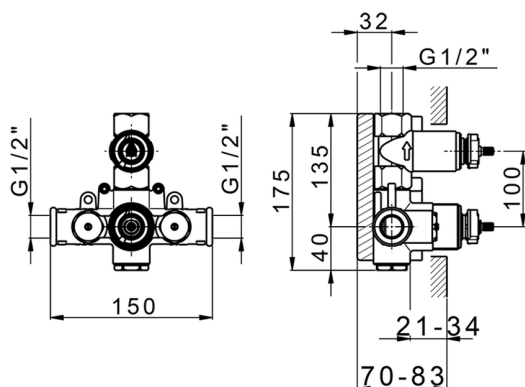

Concealed thermostatic shower mixer, 1-outlet CONCEALED_ZA009300

MODEL **ZA009300**

Concealed thermostatic shower mixer,
1-outlet, stopvalve with 1/2" outlet, without trim kit

AVAILABLE FINISHINGS

04 04 Without finishing

CHARACTERISTICS

Concealed **1**
Cartridge Spare Parts **24.04A.PP**

8x20 Plus P Thermostatic Valve

Thermostatic

The Cisal thermostatic is your personal water manager, helping you to handle, control and save water and energy.

2024-12-22