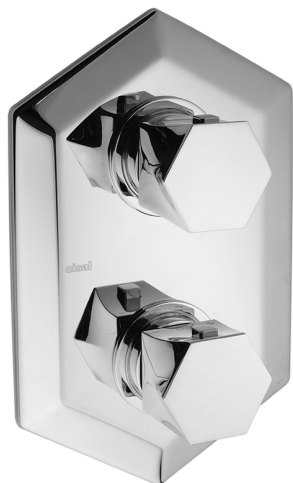

Exposed part for con.thermo.shower mixer 1-outlet CHERIE_CE009300

MODEL **CE009300**

Exposed part for con.thermo.shower mixer
1-outlet, stop valve, without concealed part, for items
ZA009300

AVAILABLE FINISHINGS

-  **21** 21 Chrome
-  **24** 24 Gold
-  **2B** 2B Polished Nickel
-  **2P** 2P Rose Gold

CHARACTERISTICS

Installation **Concealed**
Required concealed parts **ZA009300**

Thermostatic

The Cisal thermostatic is your personal water manager, helping you to handle, control and save water and energy.

Exposed part for con.thermo.shower mixer 1-outlet CHERIE_CE009300

CE009300

<https://en.cisal.it/exposed-part-for-con-thermo-shower-mixer-1-outlet-cherie-ce009300>

Concealed thermostatic shower mixer, 1-outlet CONCEALED_ZA009300

MODEL **ZA009300**

Concealed thermostatic shower mixer,
1-outlet, stopvalve with 1/2" outlet, without trim kit

AVAILABLE FINISHINGS

04 04 Without finishing

CHARACTERISTICS

Concealed **1**
Cartridge Spare Parts **24.04A.PP**