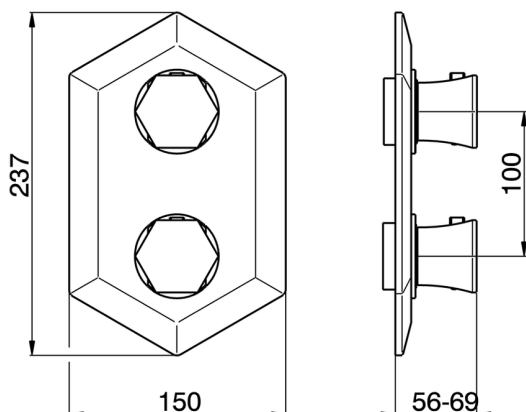

Exposed part for con.thermo.shower mixer 1-outlet CHERIE_CE009300

MODEL **CE009300**

Exposed part for con.thermo.shower mixer
1-outlet, stop valve, without concealed part, for items
ZA009300

AVAILABLE FINISHINGS

- **21** 21 Chrome
- **24** 24 Gold
- **2B** 2B Polished Nickel
- **2P** 2P Rose Gold

CHARACTERISTICS

Installation **Concealed**
Required concealed parts **ZA009300**

Thermostatic

The Cisal thermostatic is your personal water manager, helping you to handle, control and save water and energy.