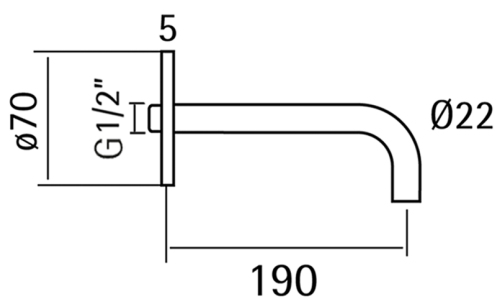

## Filler spout XION\_XI000240

MODEL **XI000240**

Filler spout, 190 mm length, 1/2" M connection, Inox AISI 316L

AVAILABLE FINISHINGS

**D1** D1 Brushed Inox

CHARACTERISTICS

2026-04-08