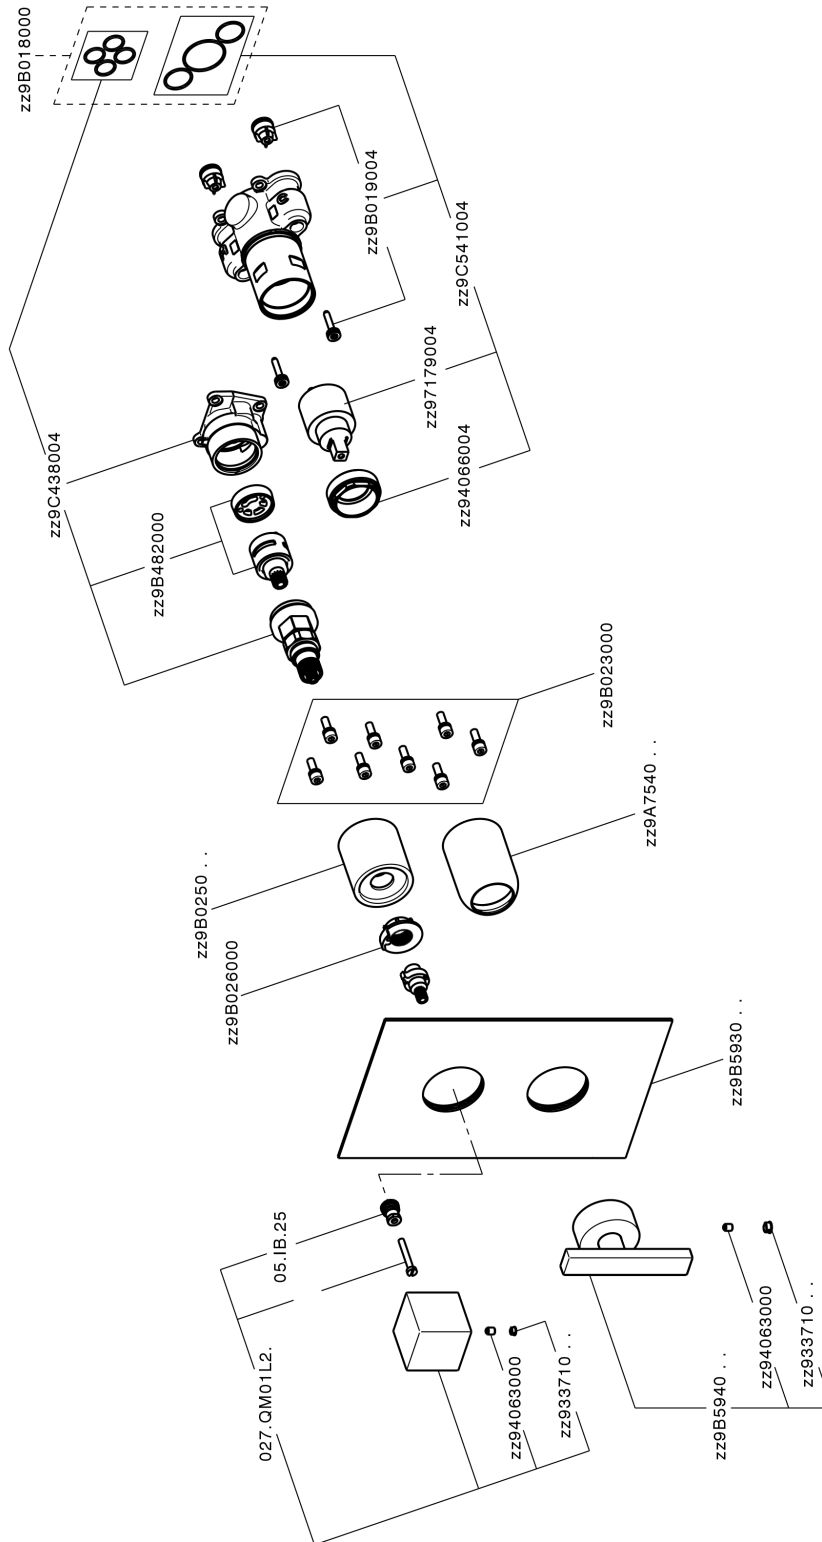

Exposed part for Single Lever One Box Valve WAVE_WE0BM030

WE0BM030

<https://en.cisal.it/exposed-part-for-single-lever-one-box-valve-wave-we0bm030>

One Box Universal Concealed Part ONE BOX_ZA00B031

ZA00B031

<https://en.cisal.it/one-box-universal-concealed-part-one-box-za00b031>

One Box Universal Concealed Part ONE BOX_ZA00B030

ZA00B030

<https://en.cisal.it/one-box-universal-concealed-part-one-box-za00b030>

2026-06-04