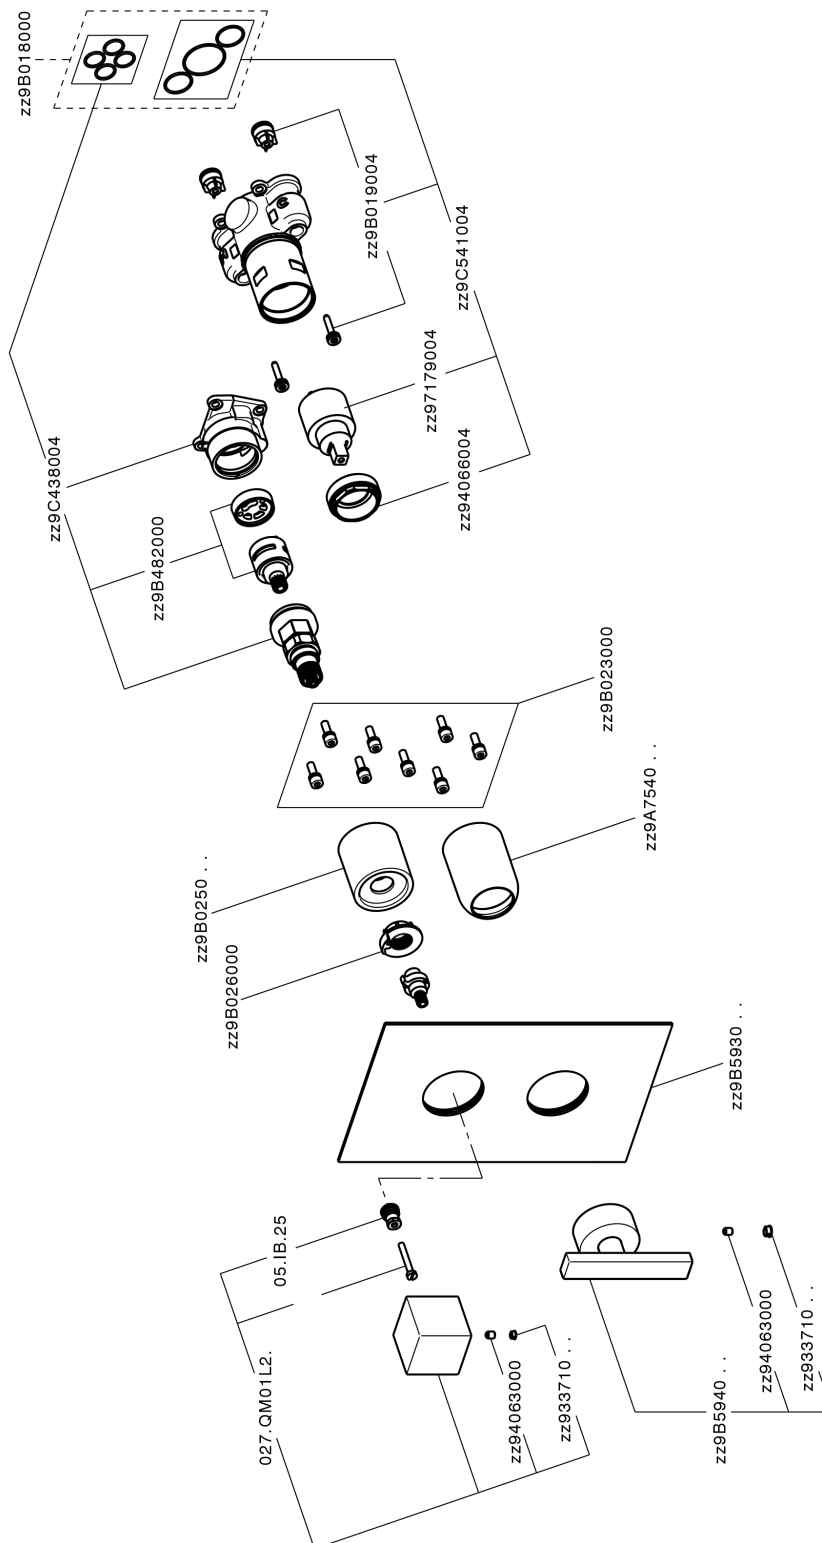

Exposed part for Single Lever One Box Valve WAVE_WE0BM030

WE0BM030

<https://en.cisal.it/exposed-part-for-single-lever-one-box-valve-wave-we0bm030>

One Box Universal Concealed Part ONE BOX_ZA00B031

ZA00B031

<https://en.cisal.it/one-box-universal-concealed-part-one-box-za00b031>

One Box Universal Concealed Part ONE BOX_ZA00B030

ZA00B030

<https://en.cisal.it/one-box-universal-concealed-part-one-box-za00b030>

2026-04-24