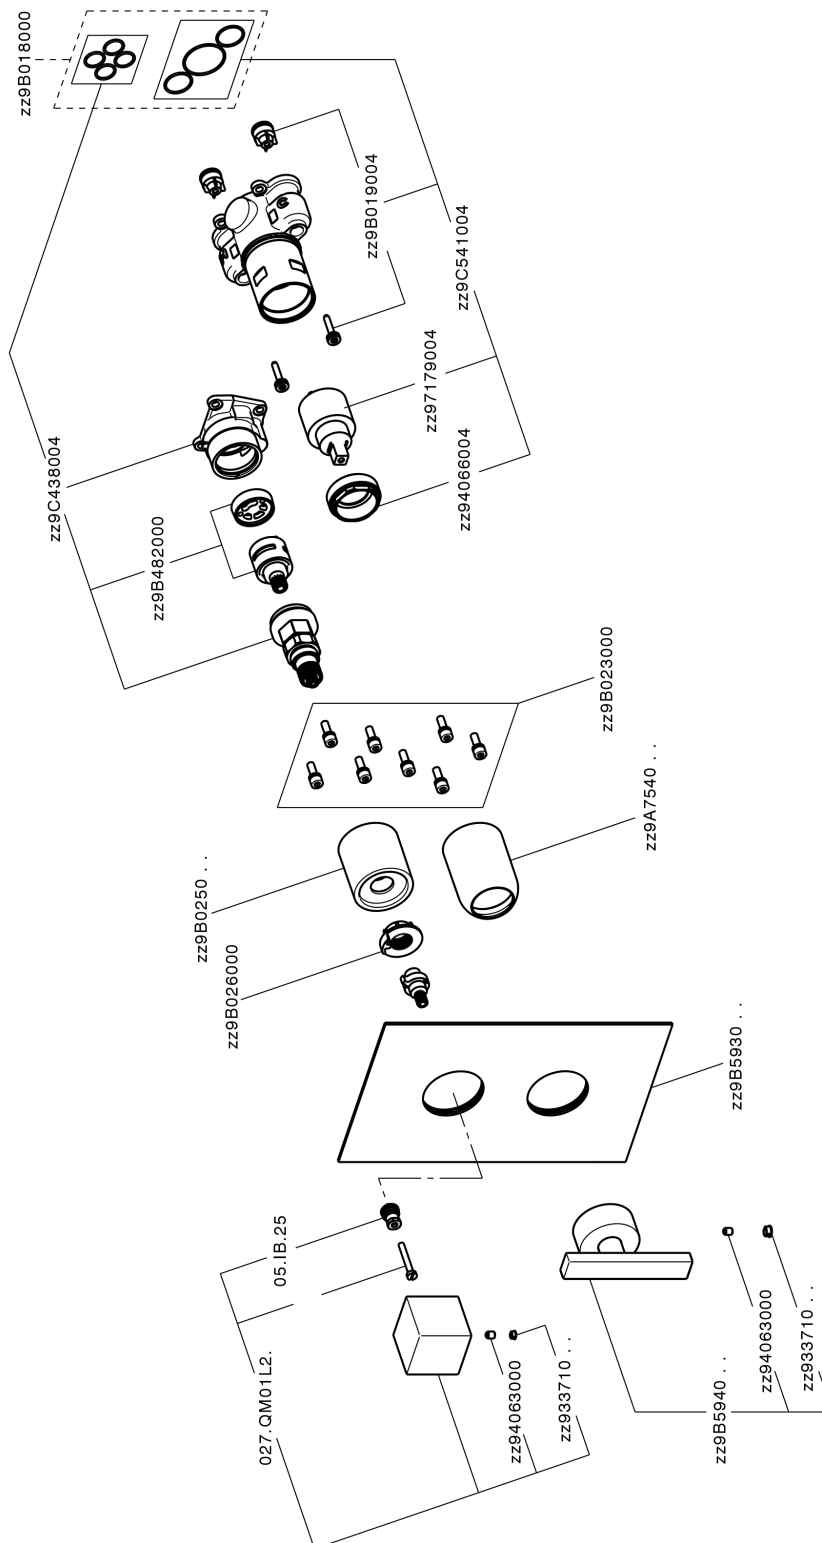

Exposed part for Single Lever One Box Valve WAVE_WE0BM030

WE0BM030

<https://en.cisal.it/exposed-part-for-single-lever-one-box-valve-wave-we0bm030>

One Box Universal Concealed Part ONE BOX_ZA00B031

ZA00B031

<https://en.cisal.it/one-box-universal-concealed-part-one-box-za00b031>

One Box Universal Concealed Part ONE BOX_ZA00B030

ZA00B030

<https://en.cisal.it/one-box-universal-concealed-part-one-box-za00b030>

2026-04-04