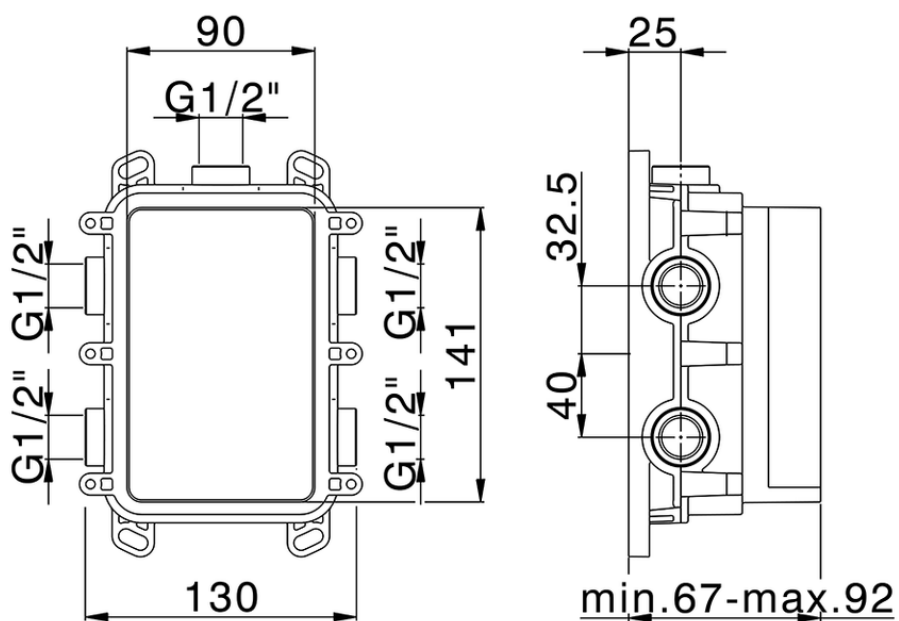

## Exposed part for Single Lever One Box Valve WAVE\_WE0BM030

WE0BM030

<https://en.cisal.it/exposed-part-for-single-lever-one-box-valve-wave-we0bm030>

ZA00B031

<https://en.cisal.it/one-box-universal-concealed-part-one-box-za00b031>