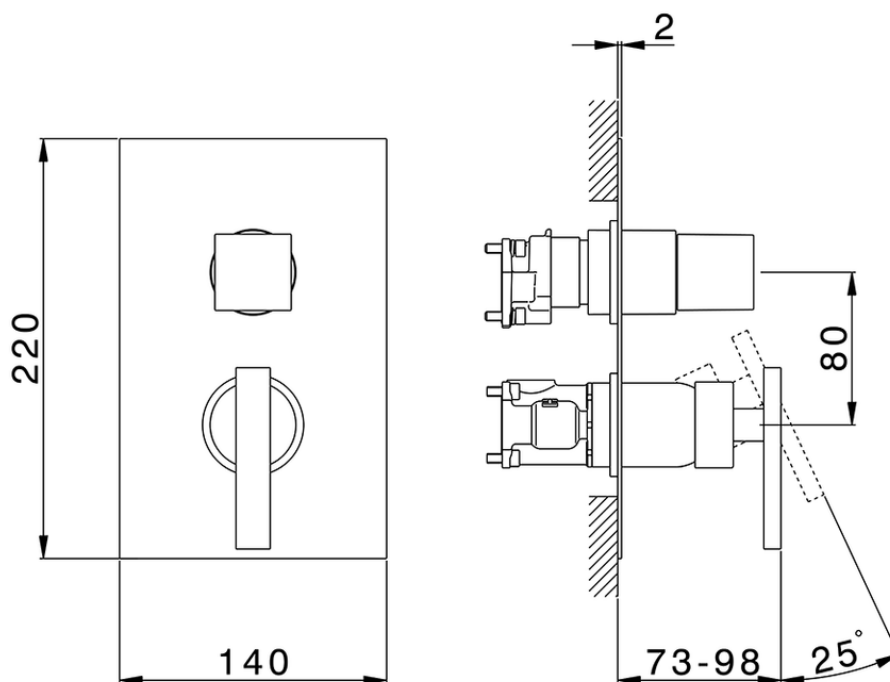

Exposed part for Single Lever One Box Valve WAVE_WE0BM030

WE0BM030

<https://en.cisal.it/exposed-part-for-single-lever-one-box-valve-wave-we0bm030>

ZA00B031

<https://en.cisal.it/one-box-universal-concealed-part-one-box-za00b031>