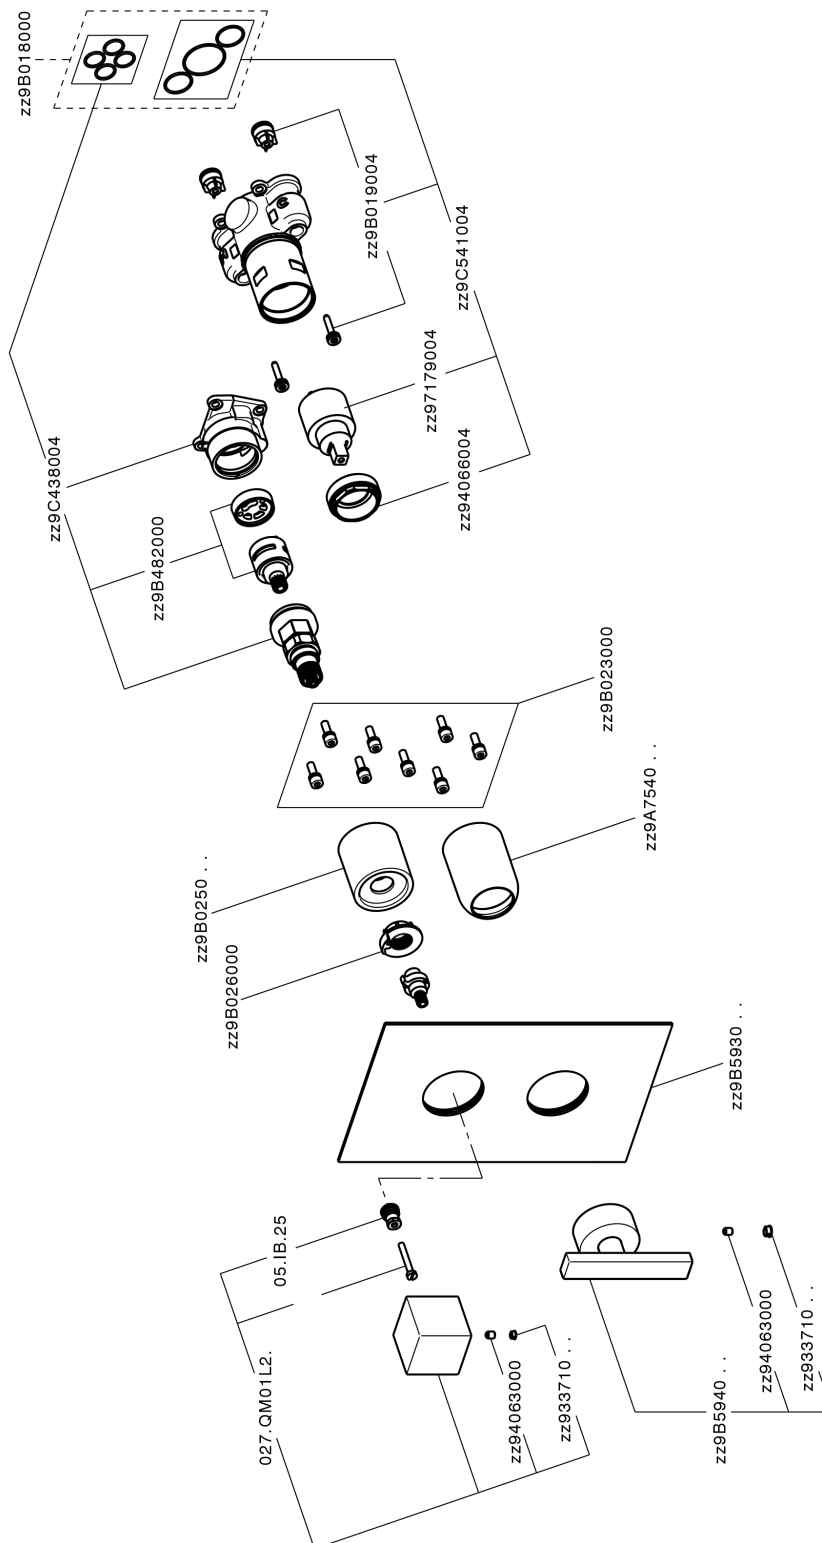

Exposed part for Single Lever One Box Valve WAVE_WE0BM030

WE0BM030

<https://en.cisal.it/exposed-part-for-single-lever-one-box-valve-wave-we0bm030>

One Box Universal Concealed Part ONE BOX_ZA00B031

ZA00B031

<https://en.cisal.it/one-box-universal-concealed-part-one-box-za00b031>

One Box Universal Concealed Part ONE BOX_ZA00B030

ZA00B030

<https://en.cisal.it/one-box-universal-concealed-part-one-box-za00b030>

2026-06-04