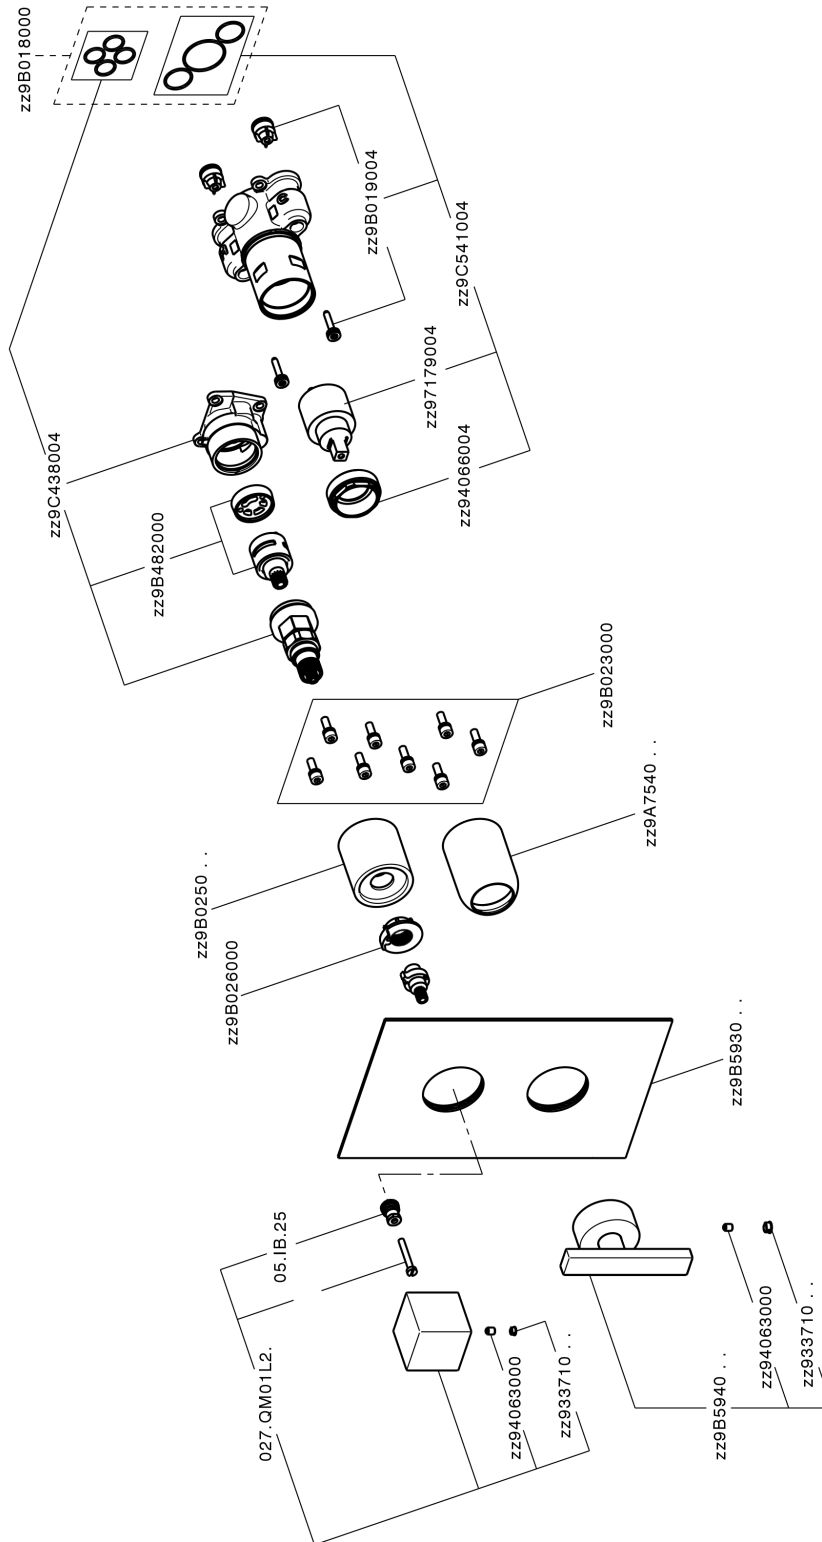

Exposed part for Single Lever One Box Valve WAVE_WE0BM030

WE0BM030

<https://en.cisal.it/exposed-part-for-single-lever-one-box-valve-wave-we0bm030>

One Box Universal Concealed Part ONE BOX_ZA00B031

ZA00B031

<https://en.cisal.it/one-box-universal-concealed-part-one-box-za00b031>

One Box Universal Concealed Part ONE BOX_ZA00B030

ZA00B030

<https://en.cisal.it/one-box-universal-concealed-part-one-box-za00b030>

2026-04-05