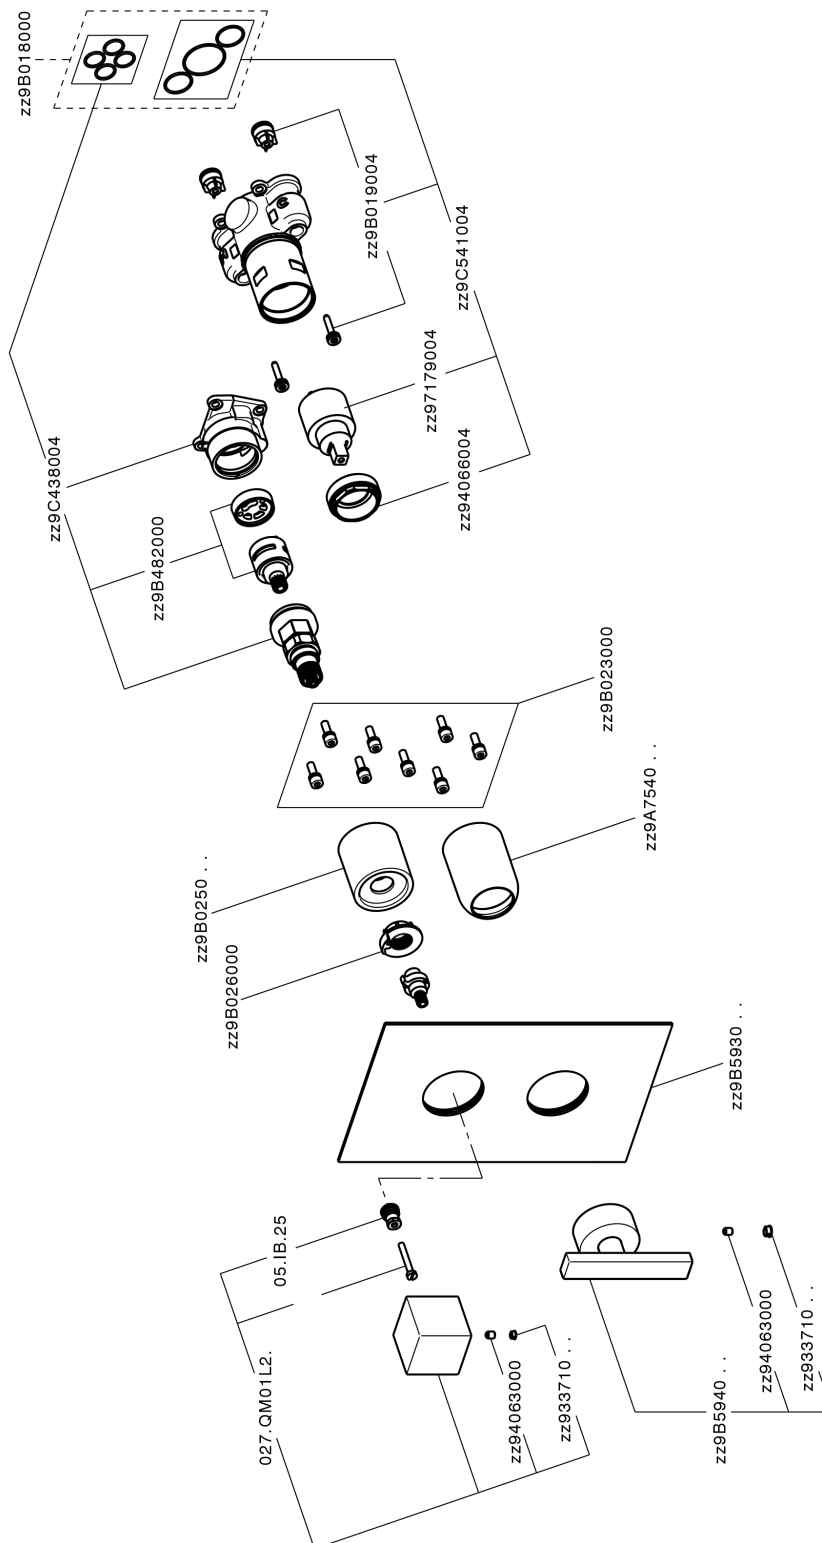

Exposed part for Single Lever One Box Valve WAVE_WE0BM030

WE0BM030

<https://en.cisal.it/exposed-part-for-single-lever-one-box-valve-wave-we0bm030>

One Box Universal Concealed Part ONE BOX_ZA00B031

ZA00B031

<https://en.cisal.it/one-box-universal-concealed-part-one-box-za00b031>

One Box Universal Concealed Part ONE BOX_ZA00B030

ZA00B030

<https://en.cisal.it/one-box-universal-concealed-part-one-box-za00b030>

2026-06-25