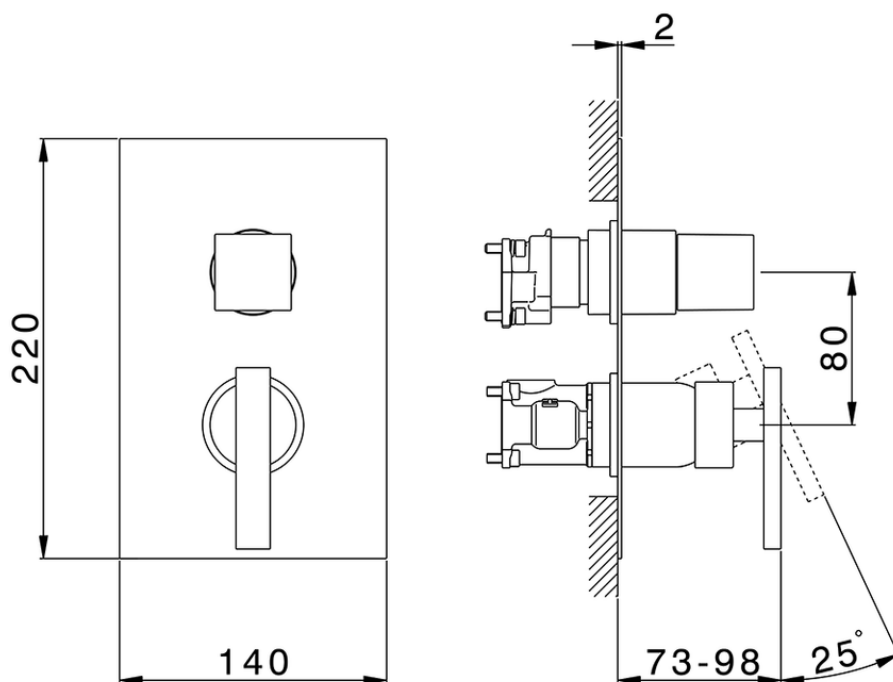

Exposed part for Single Lever One Box Valve WAVE_WE0BM030

WE0BM030

<https://en.cisal.it/exposed-part-for-single-lever-one-box-valve-wave-we0bm030>

ZA00B031

<https://en.cisal.it/one-box-universal-concealed-part-one-box-za00b031>