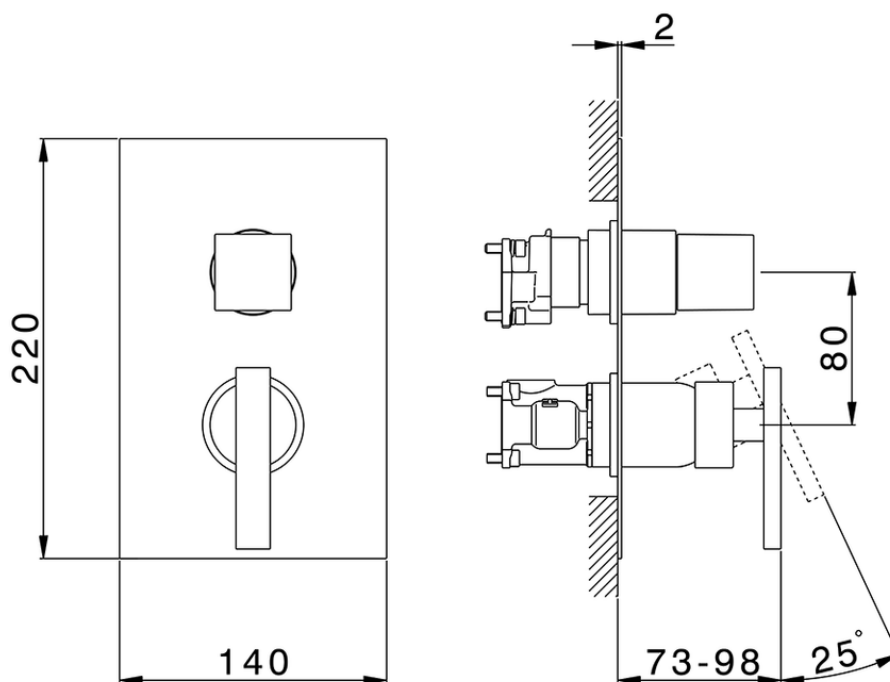

## Exposed part for Single Lever One Box Valve WAVE\_WE0BM030

WE0BM030

<https://en.cisal.it/exposed-part-for-single-lever-one-box-valve-wave-we0bm030>

ZA00B031

<https://en.cisal.it/one-box-universal-concealed-part-one-box-za00b031>