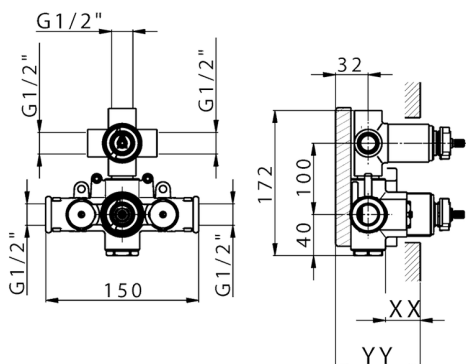

## Concealed thermostatic shower mixer, 3-outlets CONCEALED\_ZA019200

MODEL **ZA019200**

Concealed thermostatic shower mixer, 3-outlets, with 1/2" 3 outlet devia-stop cartridge, without trim kit

AVAILABLE FINISHINGS

CHARACTERISTICS

Concealed **1**  
 Cartridge Spare Parts **24.04A.PP**  
**8x20 Plus P Thermostatic Valve**

Piastra/Plate/Plaque/Platte/Placa  
 2-3mm: XX 25-40 YY 76-91  
 10mm: XX 21-34 YY 70-83