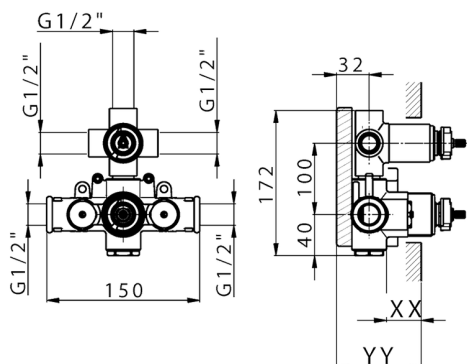

Concealed thermostatic shower mixer, 3-outlets CONCEALED_ZA019200

MODEL **ZA019200**

Concealed thermostatic shower mixer, 3-outlets, with 1/2" 3 outlet deviastop cartridge, without trim kit

AVAILABLE FINISHINGS

CHARACTERISTICS

Concealed **1**
 Cartridge Spare Parts **24.04A.PP**
8x20 Plus P Thermostatic Valve

Piastra/Plate/Plaque/Platte/Placa
 2-3mm: XX 25-40 YY 76-91
 10mm: XX 21-34 YY 70-83

DeviaStop

The Cisal Devia Stop technology allows to adjust the water flow and to direct it to the selected output point (overhead soaker, hand shower, etc).