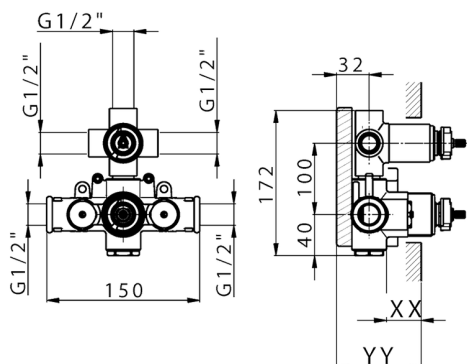

## Concealed thermostatic shower mixer, 3-outlets CONCEALED\_ZA019200

MODEL **ZA019200**

Concealed thermostatic shower mixer, 3-outlets, with 1/2" 3 outlet devia-stop cartridge, without trim kit

AVAILABLE FINISHINGS

CHARACTERISTICS

Concealed **1**  
 Cartridge Spare Parts **24.04A.PP**

**8x20 Plus P Thermostatic Valve**

Piastra/Plate/Plaque/Platte/Placa

2-3mm: XX 25-40 YY 76-91

10mm: XX 21-34 YY 70-83