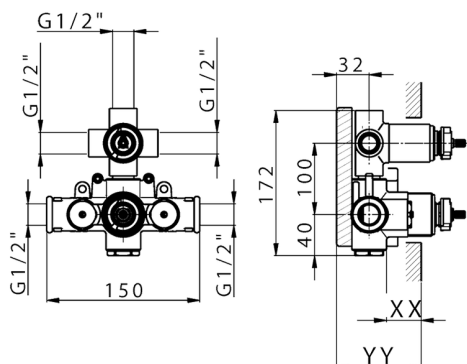

Concealed thermostatic shower mixer, 3-outlets CONCEALED_ZA019200

MODEL **ZA019200**

Concealed thermostatic shower mixer, 3-outlets, with 1/2" 3 outlet devia-stop cartridge, without trim kit

AVAILABLE FINISHINGS

04 04 Without finishing

CHARACTERISTICS

Concealed **1**
 Cartridge Spare Parts **24.04A.PP**

8x20 Plus P Thermostatic Valve

Piastra/Plate/Plaque/Platte/Placa

2-3mm: XX 25-40 YY 76-91

10mm: XX 21-34 YY 70-83