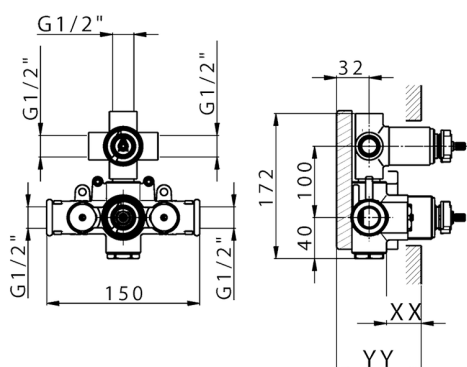

Concealed thermostatic shower mixer, 3-outlets CONCEALED_ZA019200

MODEL **ZA019200**

Concealed thermostatic shower mixer, 3-outlets, with 1/2" 3 outlet deviastop cartridge, without trim kit

AVAILABLE FINISHINGS

CHARACTERISTICS

Concealed **1**
 Cartridge Spare Parts **24.04A.PP**

8x20 Plus P Thermostatic Valve

Piastra/Plate/Plaque/Platte/Placa

2-3mm: XX 25-40 YY 76-91

10mm: XX 21-34 YY 70-83

DeviaStop

The Cisal Devia Stop technology allows to adjust the water flow and to direct it to the selected output point (overhead soaker, hand shower, etc).