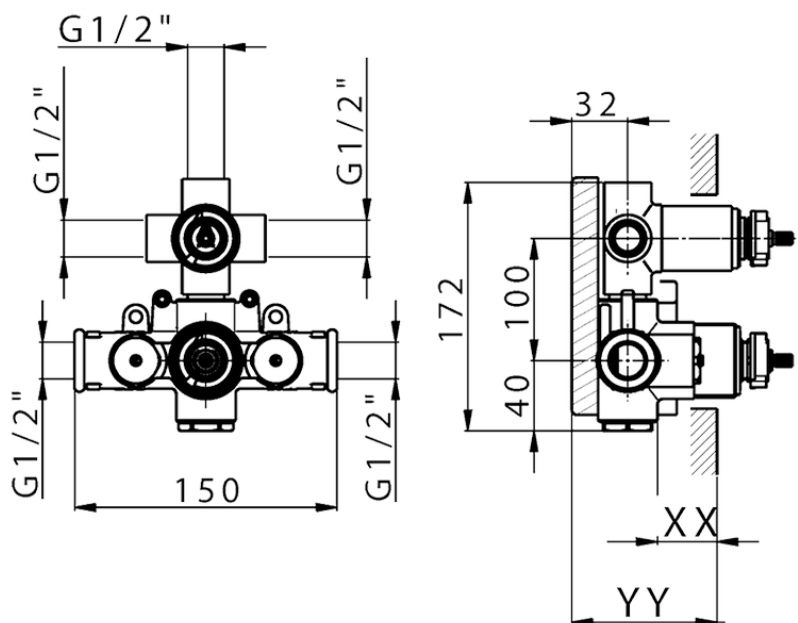

Concealed thermostatic shower mixer, 3-outlets CONCEALED_ZA019200

Piastra/Plate/Plaque/Platte/Placa

2-3mm: XX 25-40 YY 76-91

10mm: XX 21-34 YY 70-83

ZA019200

<https://en.cisal.it/concealed-thermostatic-shower-mixer-3-outlets-concealed-za019200>