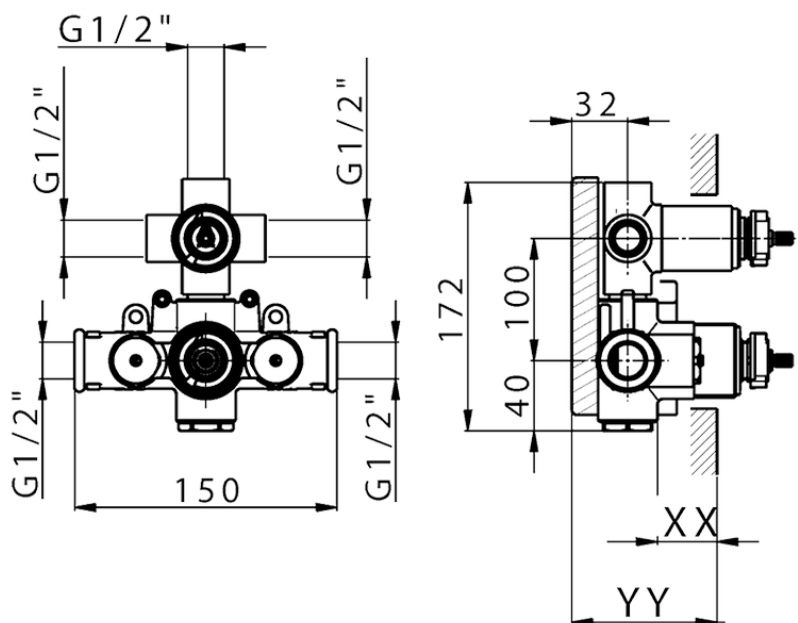

Concealed thermostatic shower mixer, 3-outlets CONCEALED_ZA019200

Piastra/Plate/Plaque/Platte/Placa

2-3mm: XX 25-40 YY 76-91

10mm: XX 21-34 YY 70-83