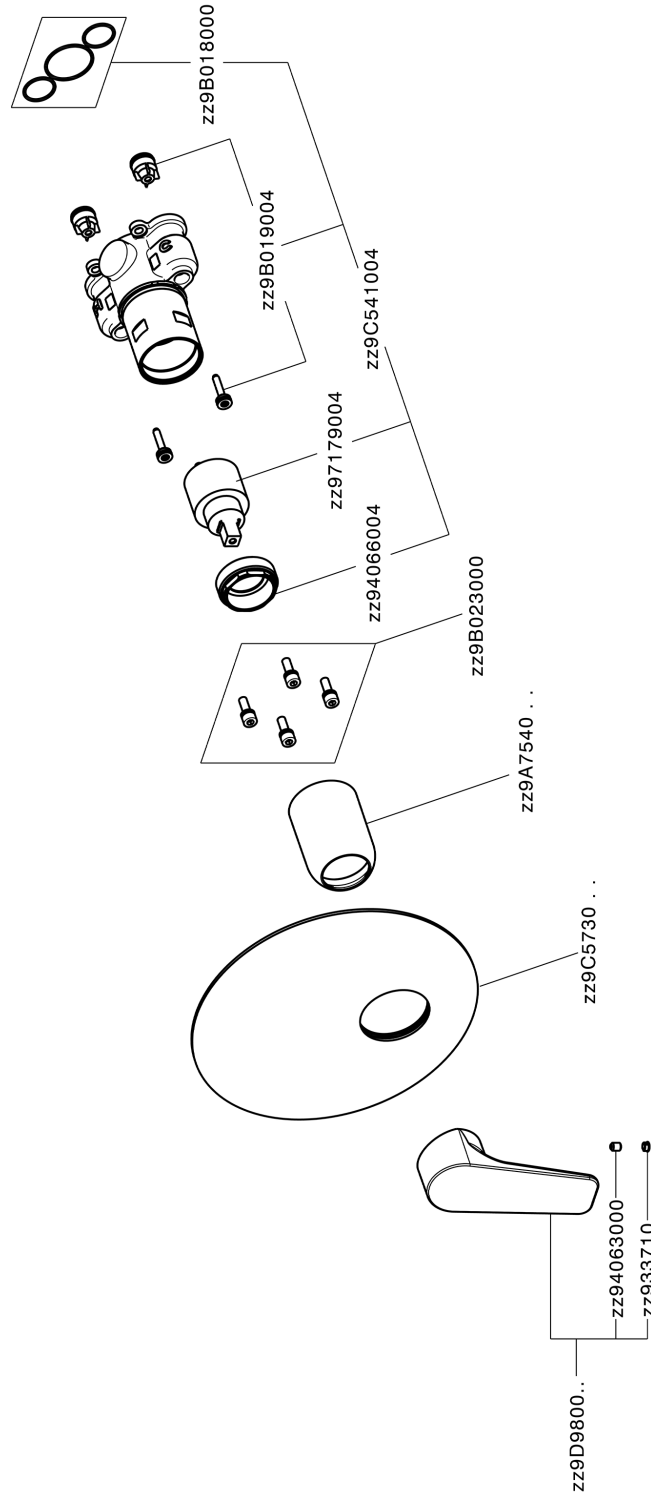

Exposed part for Single Lever One Box Valve ROCK&ROLL_RK0BM010

RK0BM010

<https://en.cisal.it/exposed-part-for-single-lever-one-box-valve-rockroll-rk0bm010>

One Box Universal Concealed Part ONE BOX_ZA00B031

ZA00B031

<https://en.cisal.it/one-box-universal-concealed-part-one-box-za00b031>

One Box Universal Concealed Part ONE BOX_ZA00B030

ZA00B030

<https://en.cisal.it/one-box-universal-concealed-part-one-box-za00b030>