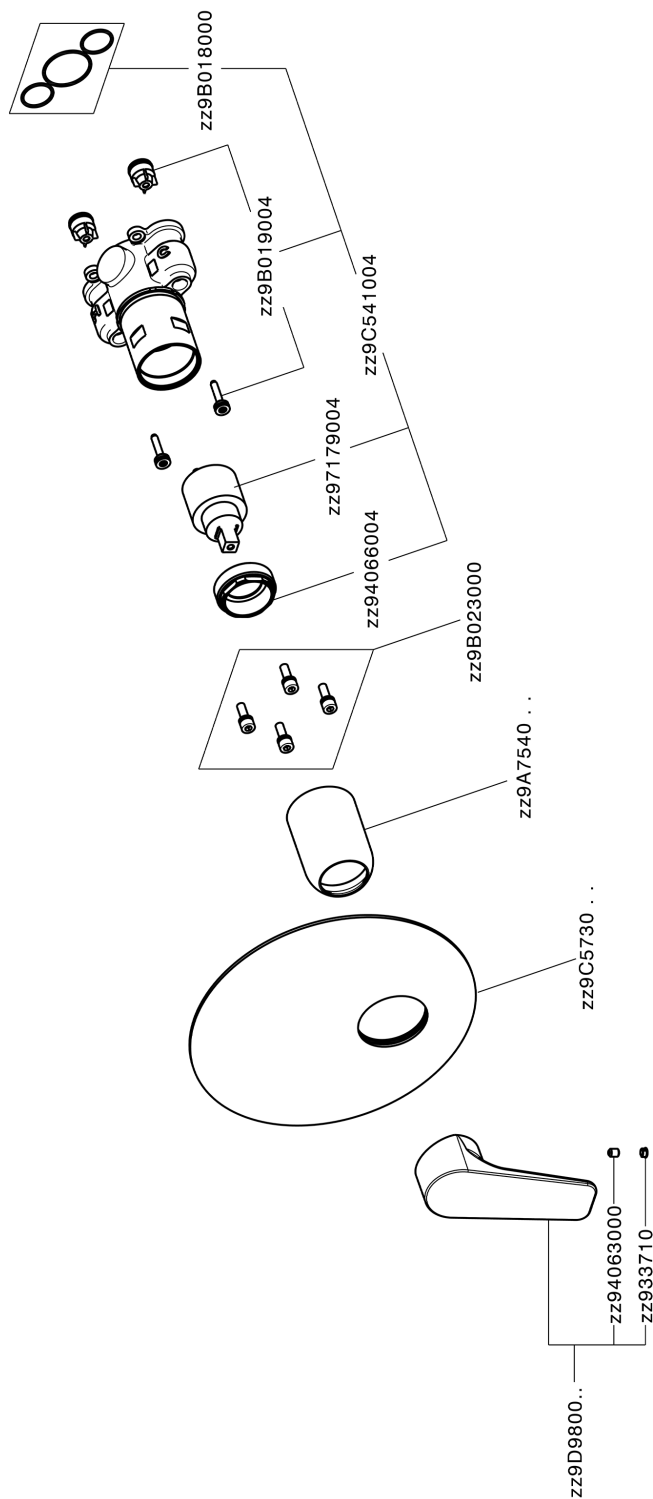

Exposed part for Single Lever One Box Valve ROCK&ROLL_RK0BM010

RK0BM010

<https://en.cisal.it/exposed-part-for-single-lever-one-box-valve-rockroll-rk0bm010>

One Box Universal Concealed Part ONE BOX_ZA00B031

ZA00B031

<https://en.cisal.it/one-box-universal-concealed-part-one-box-za00b031>

One Box Universal Concealed Part ONE BOX_ZA00B030

ZA00B030

<https://en.cisal.it/one-box-universal-concealed-part-one-box-za00b030>