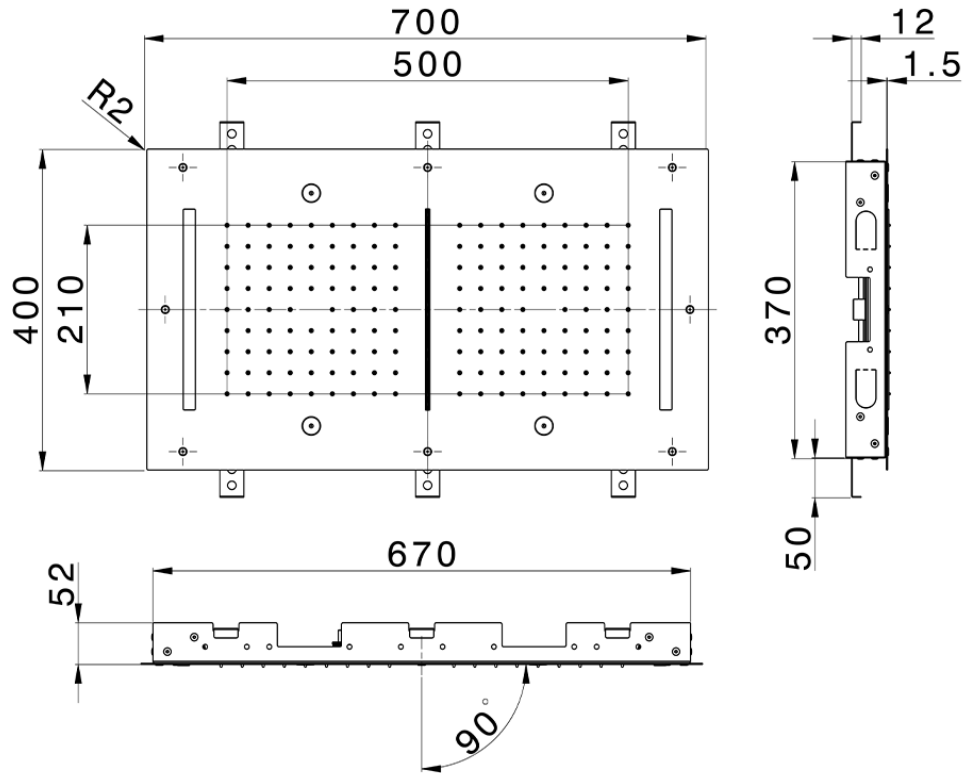

## 700x400 mm Chromotherapy Ceiling showerhead WELLNESS\_ZS0C0120

ZS0C0120

<https://en.cisal.it/700x400-mm-chromotherapy-ceiling-showerhead-wellness-zs0c0120>

2026-05-17