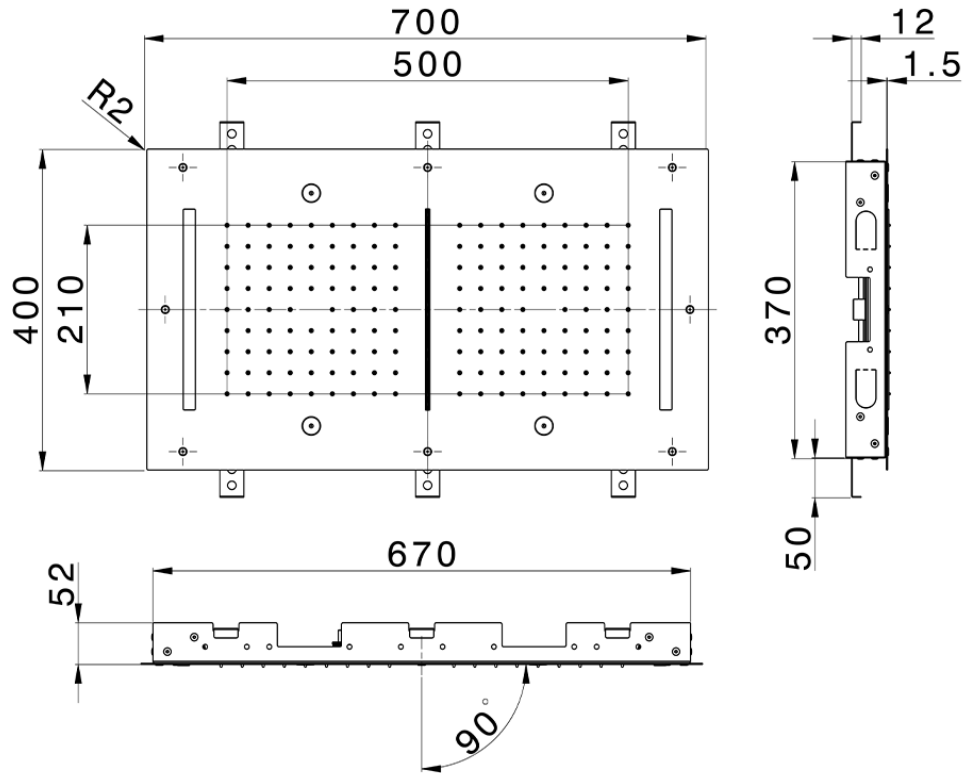

700x400 mm Chromotherapy Ceiling showerhead WELLNESS_ZS0C0120

ZS0C0120

<https://en.cisal.it/700x400-mm-chromotherapy-ceiling-showerhead-wellness-zs0c0120>

2026-04-06