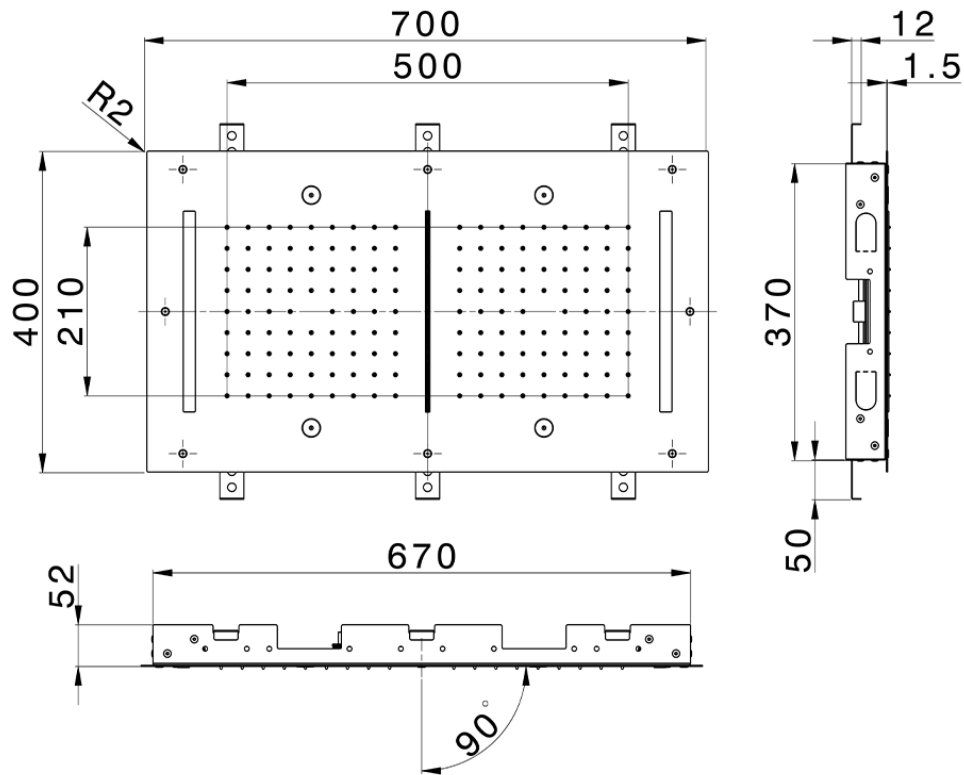

700x400 mm Chromotherapy Ceiling showerhead WELLNESS_ZS0C0120

ZS0C0120

<https://en.cisal.it/700x400-mm-chromotherapy-ceiling-showerhead-wellness-zs0c0120>

2026-04-26