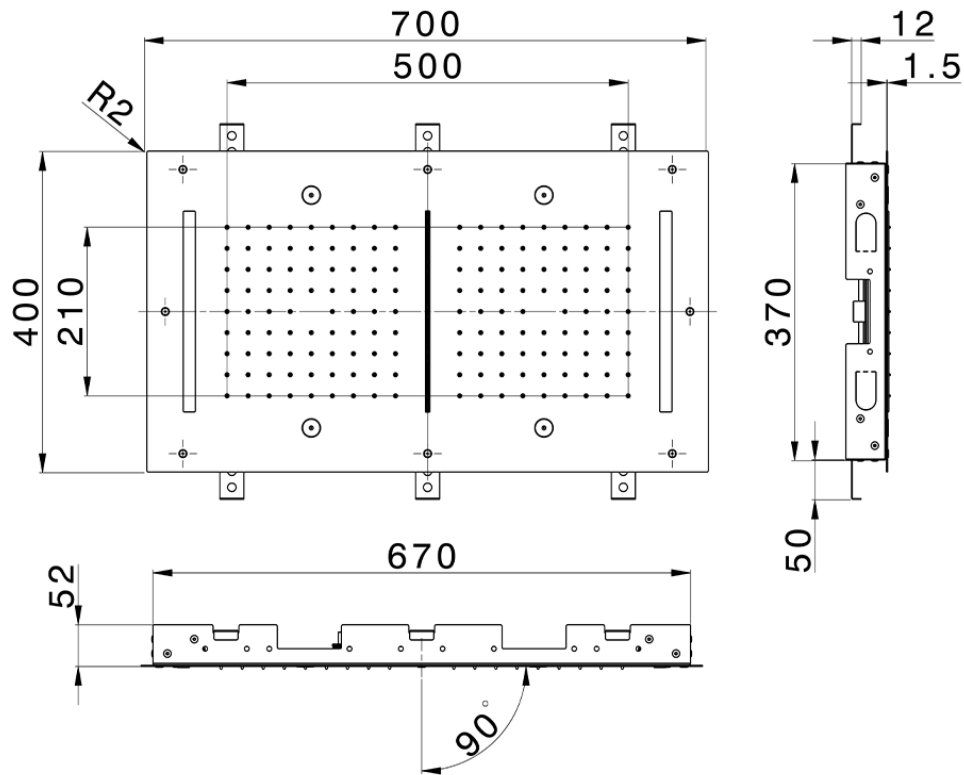

700x400 mm Chromotherapy Ceiling showerhead WELLNESS_ZS0C0120

ZS0C0120

<https://en.cisal.it/700x400-mm-chromotherapy-ceiling-showerhead-wellness-zs0c0120>

2026-06-14