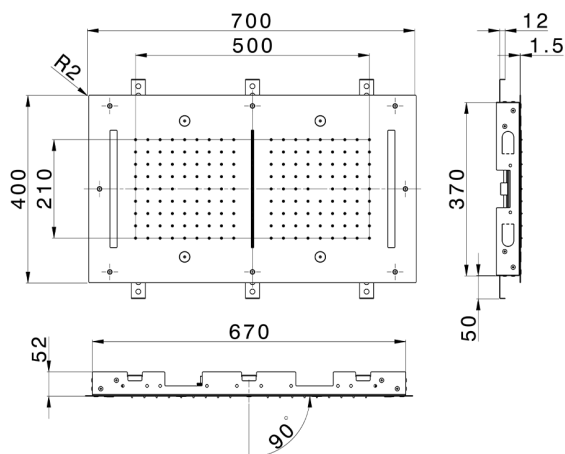

700x400 mm Chromotherapy Ceiling showerhead WELLNESS_ZS0C0120

MODEL **ZS0C0120**

700x400 mm Chromotherapy Ceiling showerhead, 2 rain, spraying functions, waterfall, chromotherapy functions, with remote control included, Stainless Steel AISI 304

AVAILABLE FINISHINGS

- **D1** D1 Brushed Inox
- **40** 40 Matt Black
- **4Q** 4Q Matt White
- **5G** 5G Rose Gold
- **D2** D2 Polished Inox

CHARACTERISTICS

2026-04-06