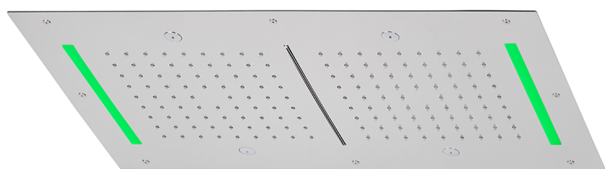

700x400 mm Chromotherapy Ceiling showerhead WELLNESS_ZS0C0120

MODEL **ZS0C0120**

700x400 mm Chromotherapy Ceiling showerhead, 2 rain, spraying functions, waterfall, chromotherapy functions, with remote control included, Stainless Steel AISI 304

AVAILABLE FINISHINGS

- **D1** D1 Brushed Inox
- **40** 40 Matt Black
- **4Q** 4Q Matt White
- **5G** 5G Rose Gold
- **D2** D2 Polished Inox

CHARACTERISTICS

2026-04-06