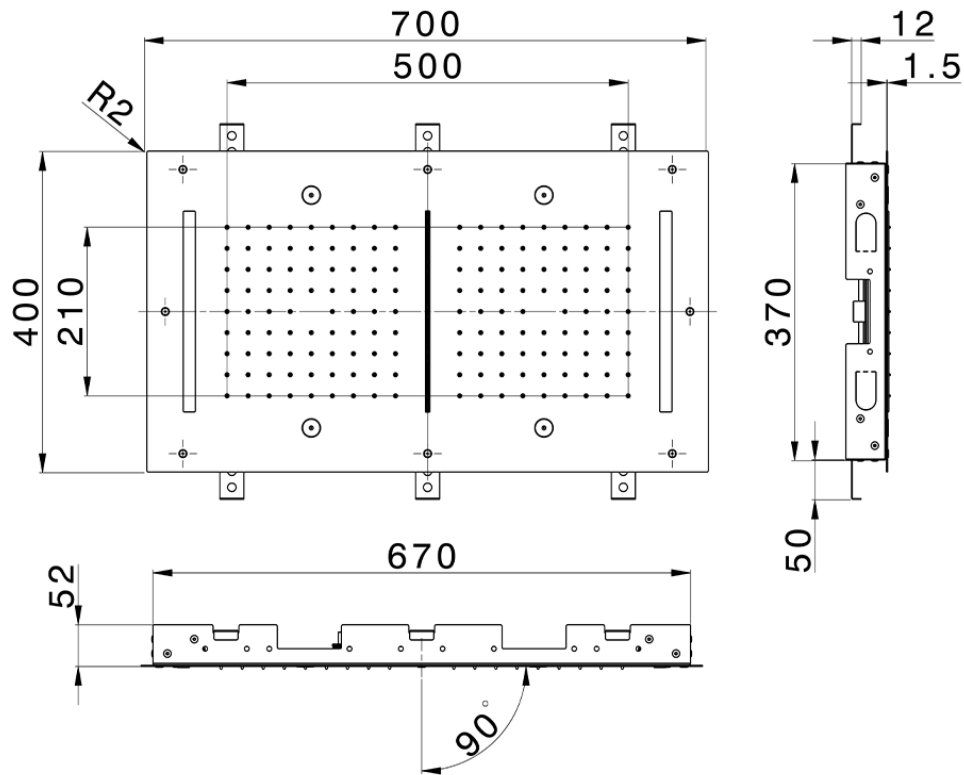

700x400 mm Chromotherapy Ceiling showerhead WELLNESS_ZS0C0120

ZS0C0120

<https://en.cisal.it/700x400-mm-chromotherapy-ceiling-showerhead-wellness-zs0c0120>

2026-06-13