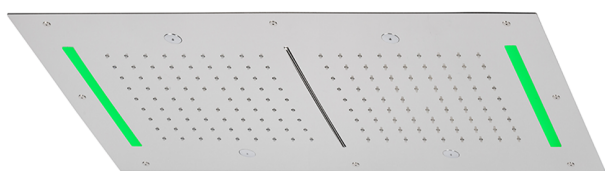

700x400 mm Chromotherapy Ceiling showerhead WELLNESS_ZS0C0120

MODEL **ZS0C0120**

700x400 mm Chromotherapy Ceiling showerhead, 2 rain, spraying functions, waterfall, chromotherapy functions, with remote control included, Stainless Steel AISI 304

AVAILABLE FINISHINGS

-  **D1** D1 Brushed Inox
-  **40** 40 Matt Black
-  **4Q** 4Q Matt White
-  **5G** 5G Rose Gold
-  **D2** D2 Polished Inox

CHARACTERISTICS

2026-06-06