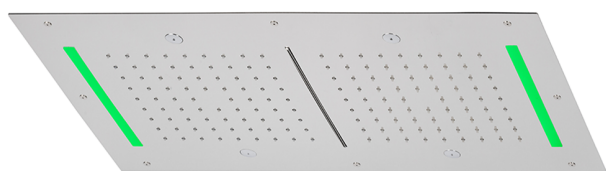

700x400 mm Chromotherapy Ceiling showerhead WELLNESS_ZS0C0120

MODEL **ZS0C0120**

700x400 mm Chromotherapy Ceiling showerhead, 2 rain, spraying functions, waterfall, chromotherapy functions, with remote control included, Stainless Steel AISI 304

AVAILABLE FINISHINGS

-  **D1** D1 Brushed Inox
-  **40** 40 Matt Black
-  **4Q** 4Q Matt White
-  **5G** 5G Rose Gold
-  **D2** D2 Polished Inox

CHARACTERISTICS

2026-04-26