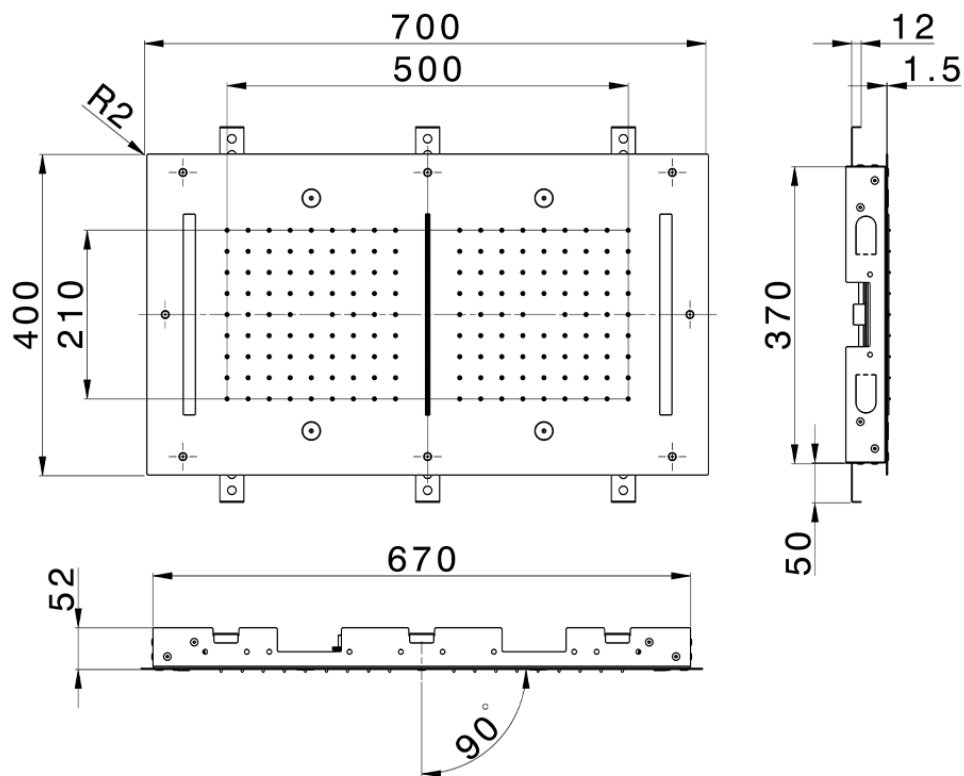

**700x400 mm Chromotherapy Ceiling showerhead WELLNESS\_ZS0C0120**

ZS0C0120

<https://en.cisal.it/700x400-mm-chromotherapy-ceiling-showerhead-wellness-zs0c0120>

2026-04-26