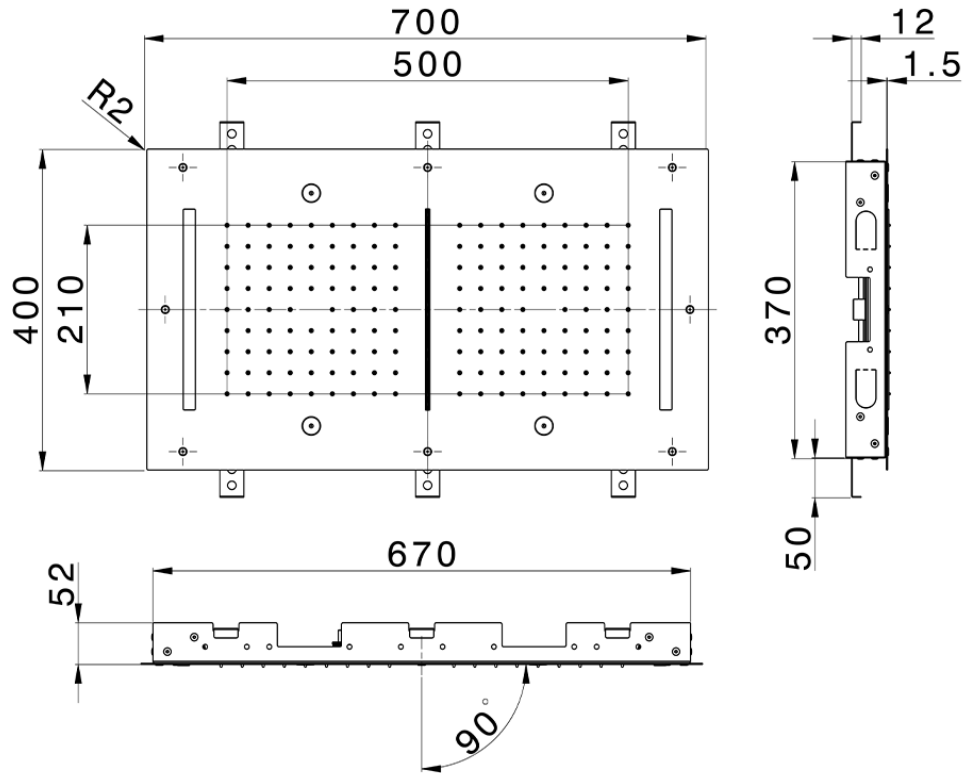

700x400 mm Chromotherapy Ceiling showerhead WELLNESS_ZS0C0120

ZS0C0120

<https://en.cisal.it/700x400-mm-chromotherapy-ceiling-showerhead-wellness-zs0c0120>

2026-05-17