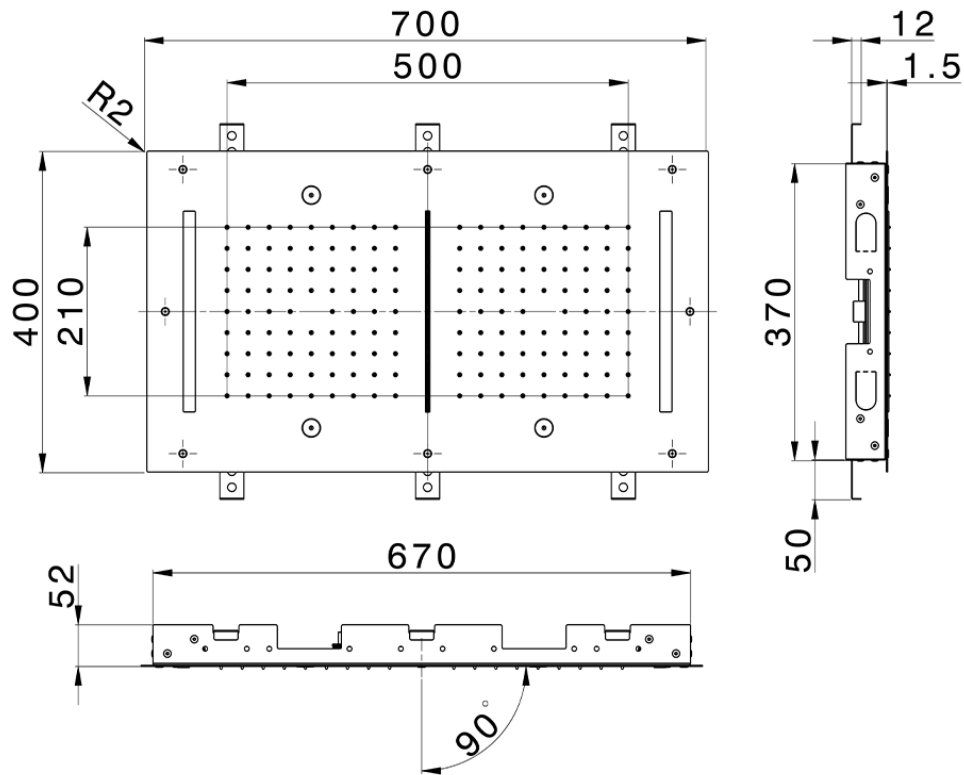

700x400 mm Chromotherapy Ceiling showerhead WELLNESS_ZS0C0120

ZS0C0120

<https://en.cisal.it/700x400-mm-chromotherapy-ceiling-showerhead-wellness-zs0c0120>

2026-06-06