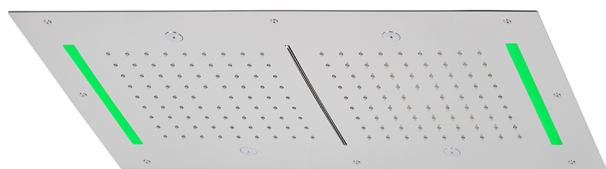

700x400 mm Chromotherapy Ceiling showerhead WELLNESS_ZS0C0120

MODEL **ZS0C0120**

700x400 mm Chromotherapy Ceiling showerhead, 2 rain, spraying functions, waterfall, chromotherapy functions, with remote control included, Stainless Steel AISI 304

AVAILABLE FINISHINGS

- **D1** D1 Brushed Inox
- **40** 40 Matt Black
- **4Q** 4Q Matt White
- **5G** 5G Rose Gold
- **D2** D2 Polished Inox

CHARACTERISTICS

2026-06-14