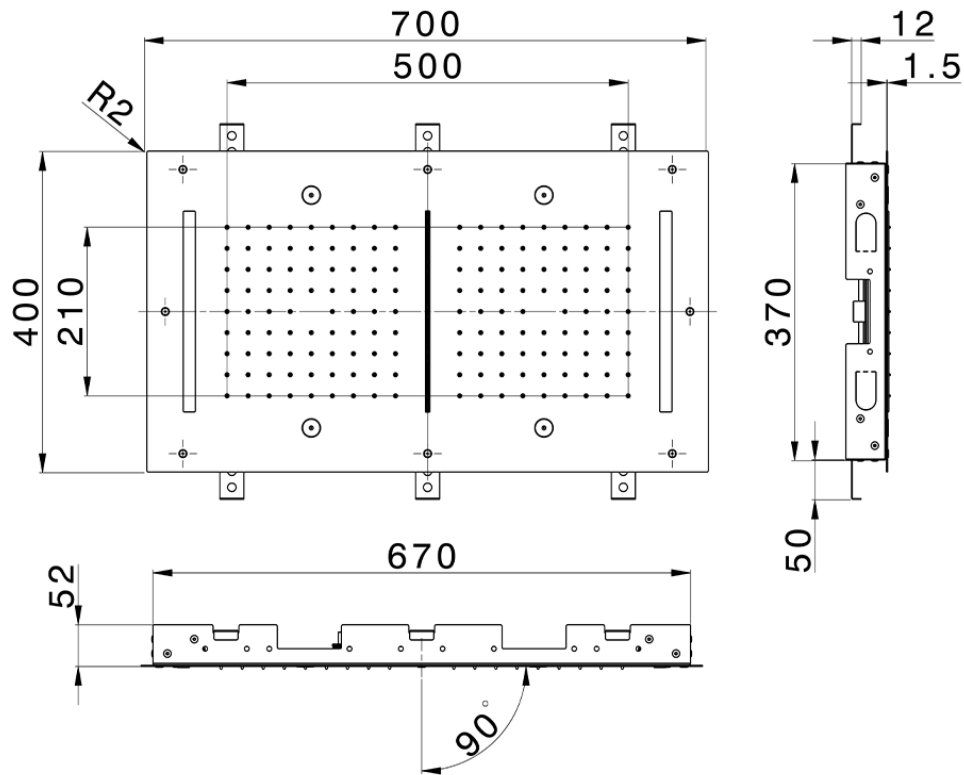

700x400 mm Chromotherapy Ceiling showerhead WELLNESS_ZS0C0120

ZS0C0120

<https://en.cisal.it/700x400-mm-chromotherapy-ceiling-showerhead-wellness-zs0c0120>

2026-04-06