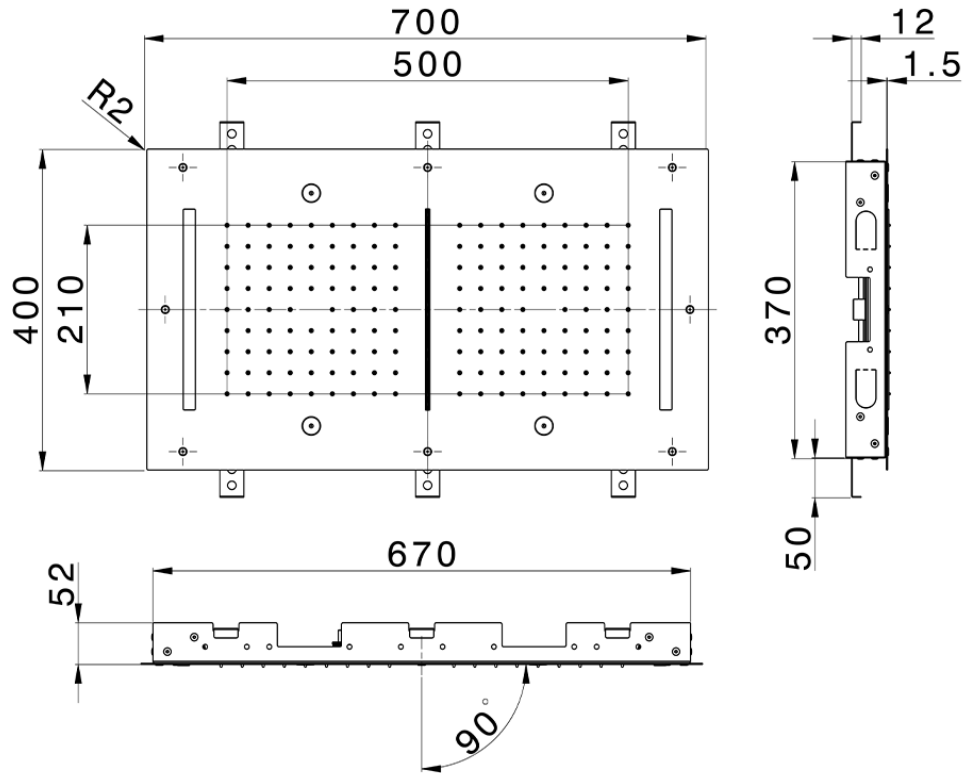

700x400 mm Chromotherapy Ceiling showerhead WELLNESS_ZS0C0120

ZS0C0120

<https://en.cisal.it/700x400-mm-chromotherapy-ceiling-showerhead-wellness-zs0c0120>

2026-06-13