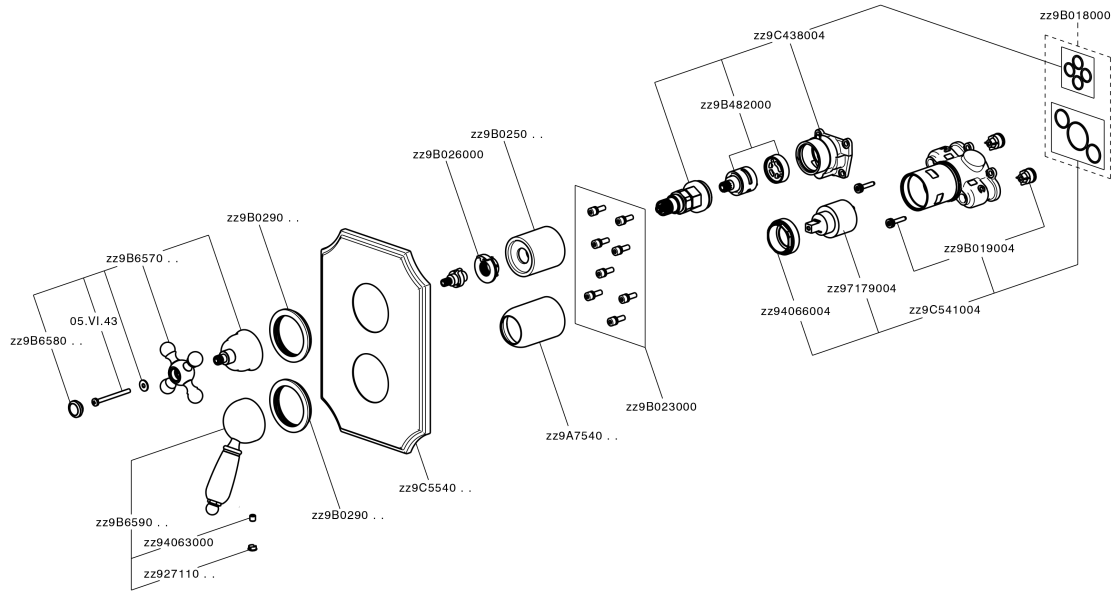

Exposed part for Single Lever One Box Valve ARCANA EMPRESS_EM0BM030

EM0BM030

<https://en.cisal.it/exposed-part-for-single-lever-one-box-valve-arcana-empress-em0bm030>

One Box Universal Concealed Part ONE BOX_ZA00B031

ZA00B031

<https://en.cisal.it/one-box-universal-concealed-part-one-box-za00b031>

One Box Universal Concealed Part ONE BOX_ZA00B030

ZA00B030

<https://en.cisal.it/one-box-universal-concealed-part-one-box-za00b030>