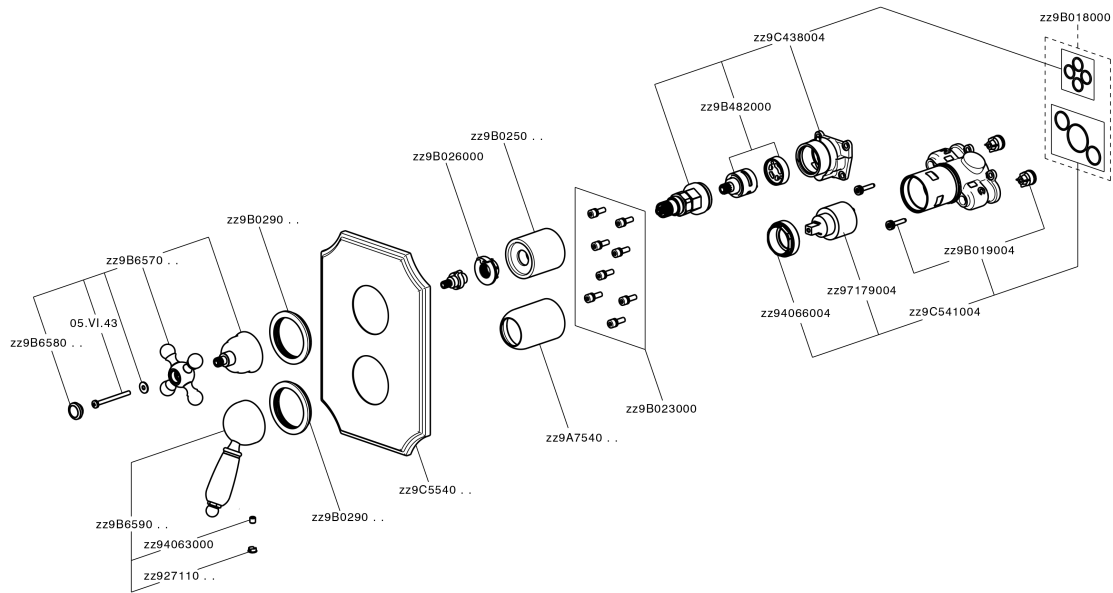

Exposed part for Single Lever One Box Valve ARCANA EMPRESS_EM0BM030

EM0BM030

<https://en.cisal.it/exposed-part-for-single-lever-one-box-valve-arcana-empress-em0bm030>

One Box Universal Concealed Part ONE BOX_ZA00B031

ZA00B031

<https://en.cisal.it/one-box-universal-concealed-part-one-box-za00b031>

One Box Universal Concealed Part ONE BOX_ZA00B030

ZA00B030

<https://en.cisal.it/one-box-universal-concealed-part-one-box-za00b030>