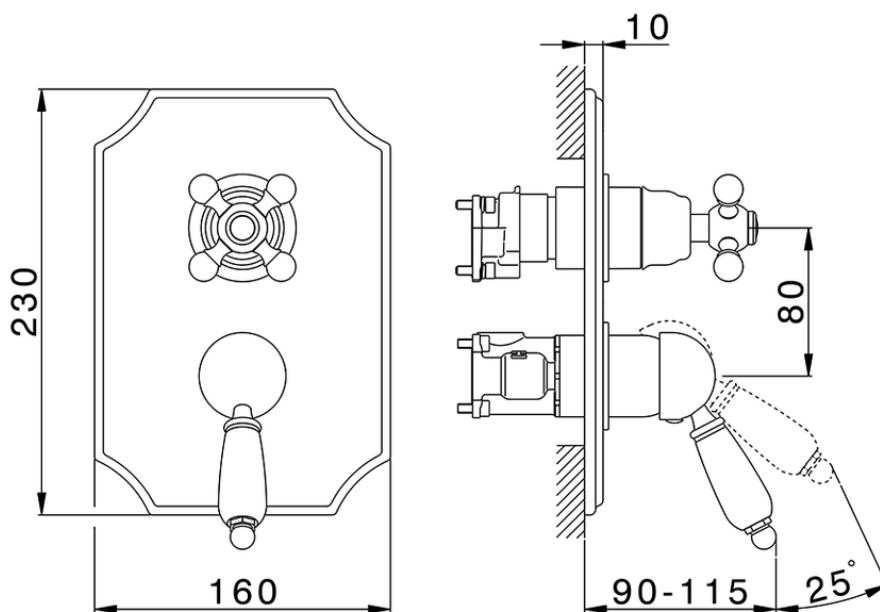

## Exposed part for Single Lever One Box Valve ARCANA EMPRESS\_EM0BM030

EM0BM030

<https://en.cisal.it/exposed-part-for-single-lever-one-box-valve-arcana-empress-em0bm030>

ZA00B031

<https://en.cisal.it/one-box-universal-concealed-part-one-box-za00b031>