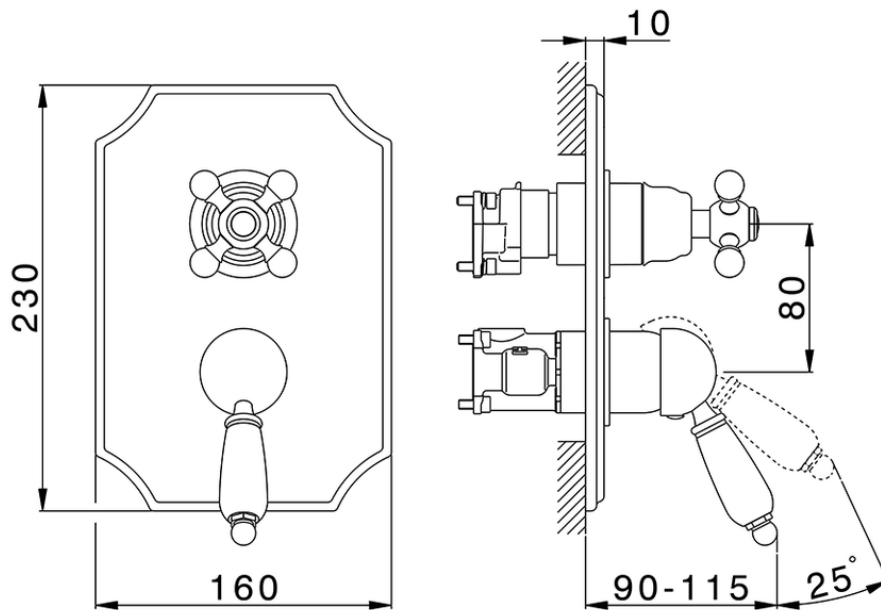

Exposed part for Single Lever One Box Valve ARCANA EMPRESS_EM0BM030

EM0BM030

<https://en.cisal.it/exposed-part-for-single-lever-one-box-valve-arcana-empress-em0bm030>

ZA00B031

<https://en.cisal.it/one-box-universal-concealed-part-one-box-za00b031>