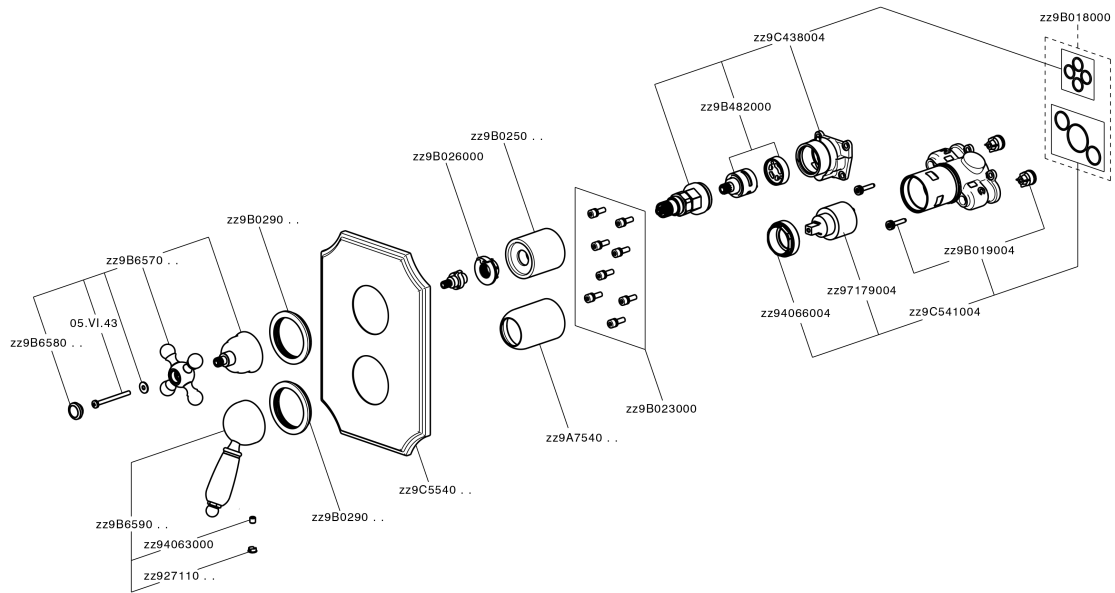

Exposed part for Single Lever One Box Valve ARCANA EMPRESS_EM0BM030

EM0BM030

<https://en.cisal.it/exposed-part-for-single-lever-one-box-valve-arcana-empress-em0bm030>

One Box Universal Concealed Part ONE BOX_ZA00B031

ZA00B031

<https://en.cisal.it/one-box-universal-concealed-part-one-box-za00b031>

One Box Universal Concealed Part ONE BOX_ZA00B030

ZA00B030

<https://en.cisal.it/one-box-universal-concealed-part-one-box-za00b030>