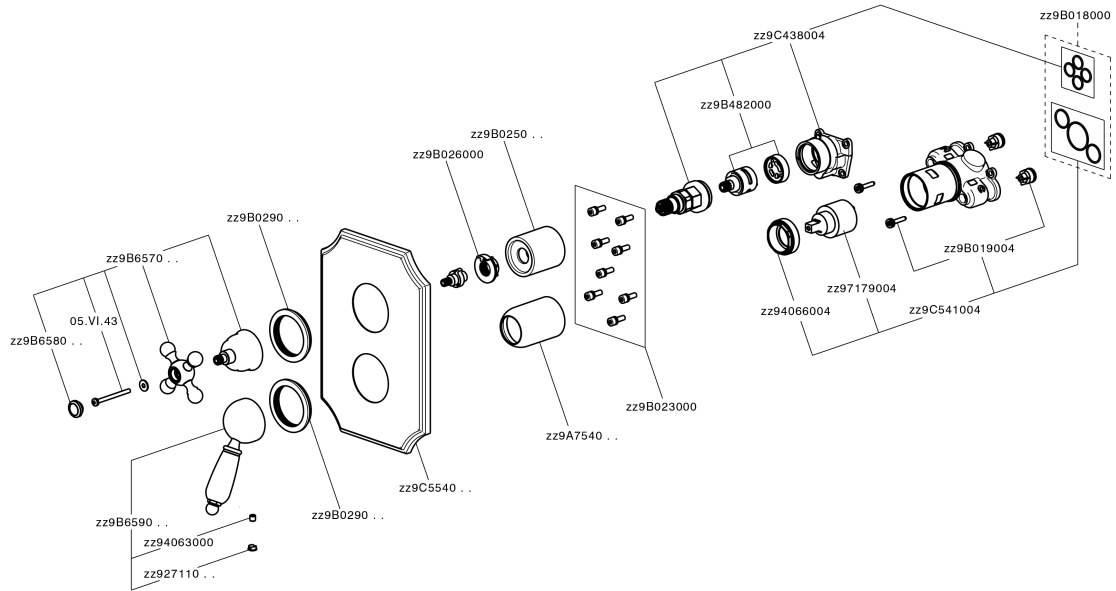

## Exposed part for Single Lever One Box Valve ARCANA EMPRESS\_EM0BM030

EM0BM030

<https://en.cisal.it/exposed-part-for-single-lever-one-box-valve-arcana-empress-em0bm030>

## One Box Universal Concealed Part ONE BOX\_ZA00B031

ZA00B031

<https://en.cisal.it/one-box-universal-concealed-part-one-box-za00b031>