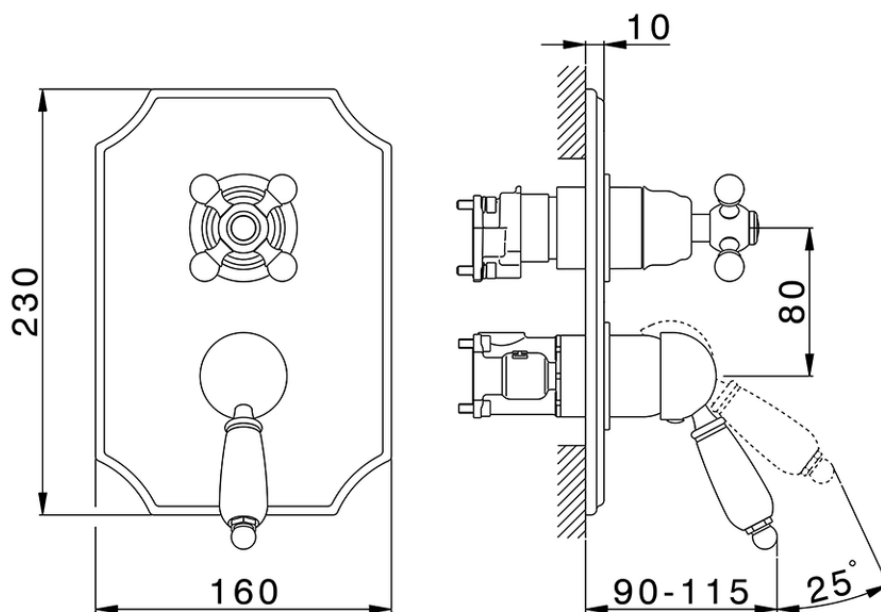

Exposed part for Single Lever One Box Valve ARCANA EMPRESS_EM0BM030

EM0BM030

<https://en.cisal.it/exposed-part-for-single-lever-one-box-valve-arcana-empress-em0bm030>

ZA00B031

<https://en.cisal.it/one-box-universal-concealed-part-one-box-za00b031>