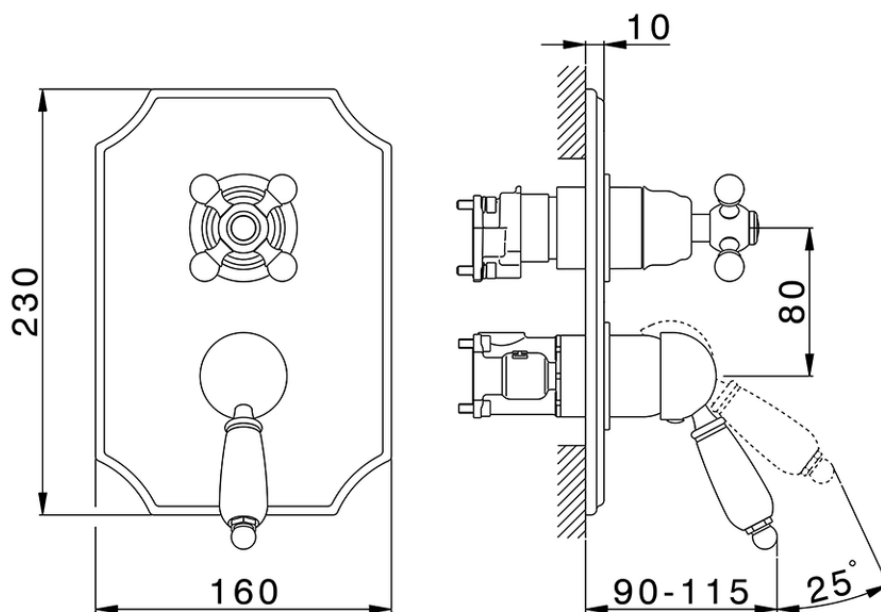

## Exposed part for Single Lever One Box Valve ARCANA EMPRESS\_EM0BM030

EM0BM030

<https://en.cisal.it/exposed-part-for-single-lever-one-box-valve-arcana-empress-em0bm030>

ZA00B031

<https://en.cisal.it/one-box-universal-concealed-part-one-box-za00b031>