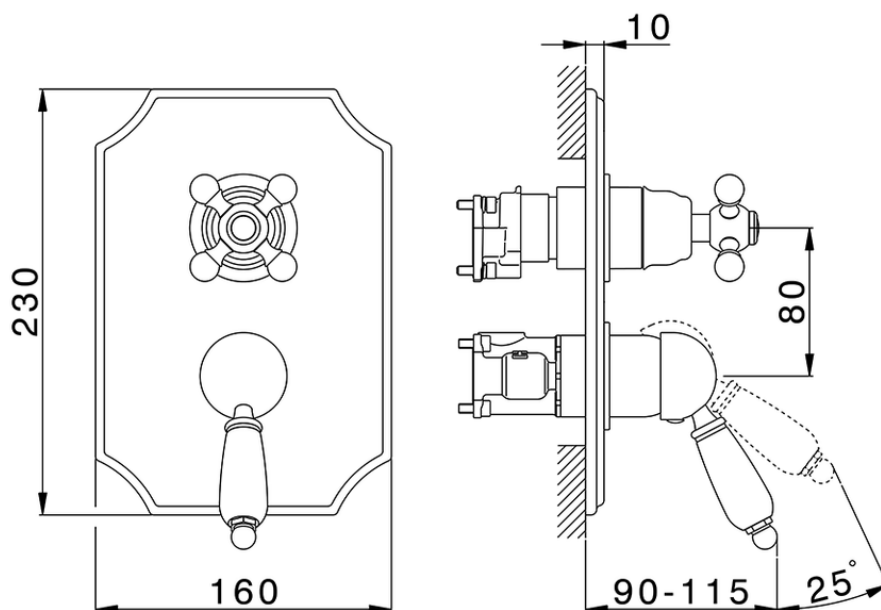

Exposed part for Single Lever One Box Valve ARCANA EMPRESS_EM0BM030

EM0BM030

<https://en.cisal.it/exposed-part-for-single-lever-one-box-valve-arcana-empress-em0bm030>

ZA00B031

<https://en.cisal.it/one-box-universal-concealed-part-one-box-za00b031>