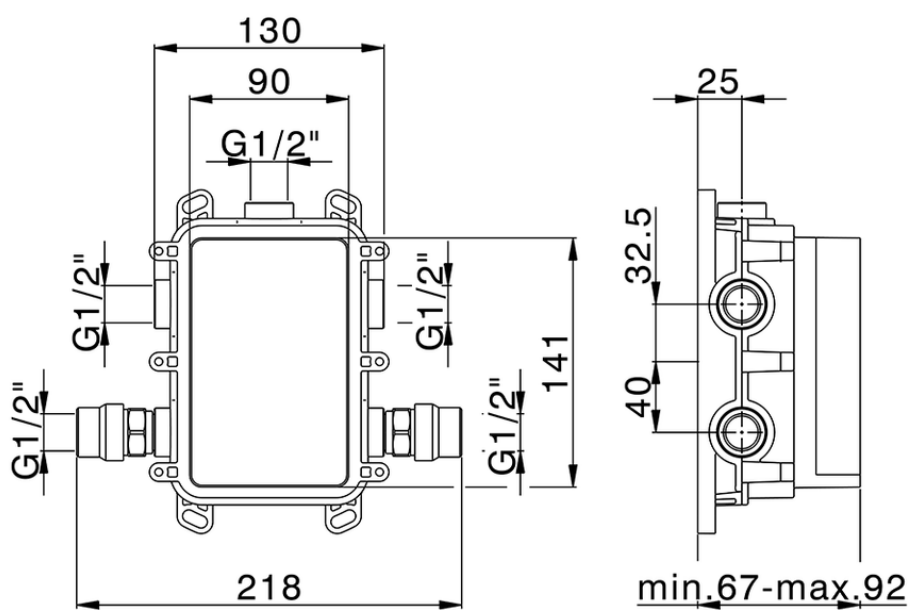

Exposed part for Single Lever One Box Valve ARCANA EMPRESS_EM0BM030

EM0BM030

<https://en.cisal.it/exposed-part-for-single-lever-one-box-valve-arcana-empress-em0bm030>

ZA00B031

<https://en.cisal.it/one-box-universal-concealed-part-one-box-za00b031>