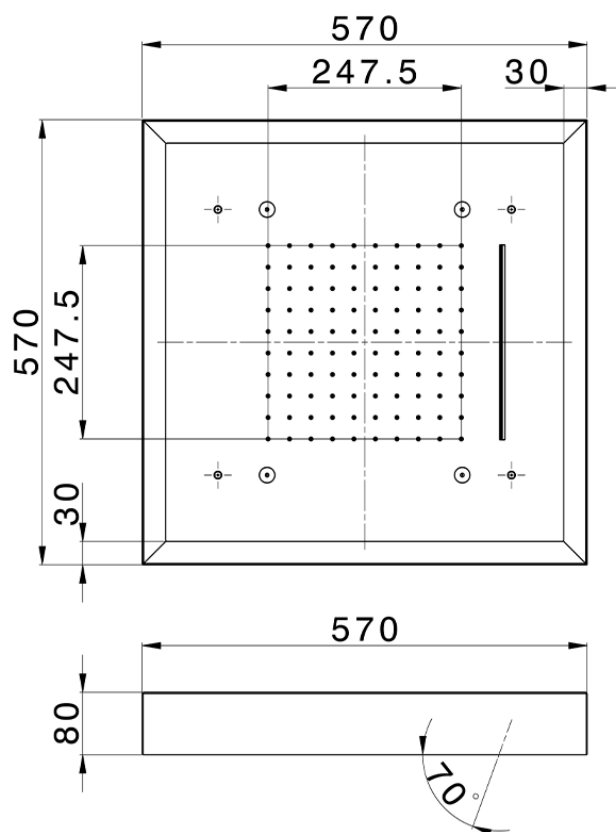

570x570 mm Chromotherapy Ceiling showerhead ZEN SHOWER_ZS0C0165

ZS0C0165

<https://en.cisal.it/570x570-mm-chromotherapy-ceiling-showerhead-zen-shower-zs0c0165>

2026-05-19