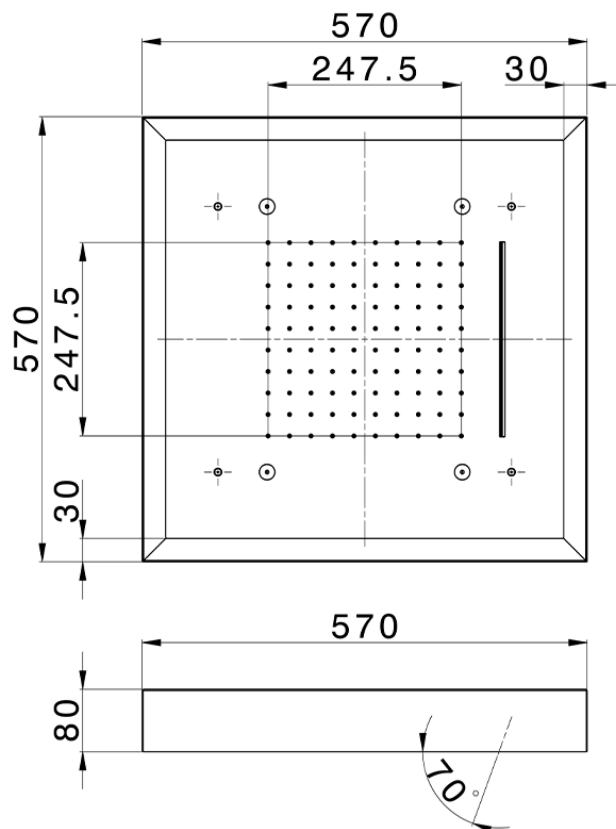

570x570 mm Chromotherapy Ceiling showerhead ZEN SHOWER_ZS0C0165

ZS0C0165

<https://en.cisal.it/570x570-mm-chromotherapy-ceiling-showerhead-zen-shower-zs0c0165>

2026-04-28