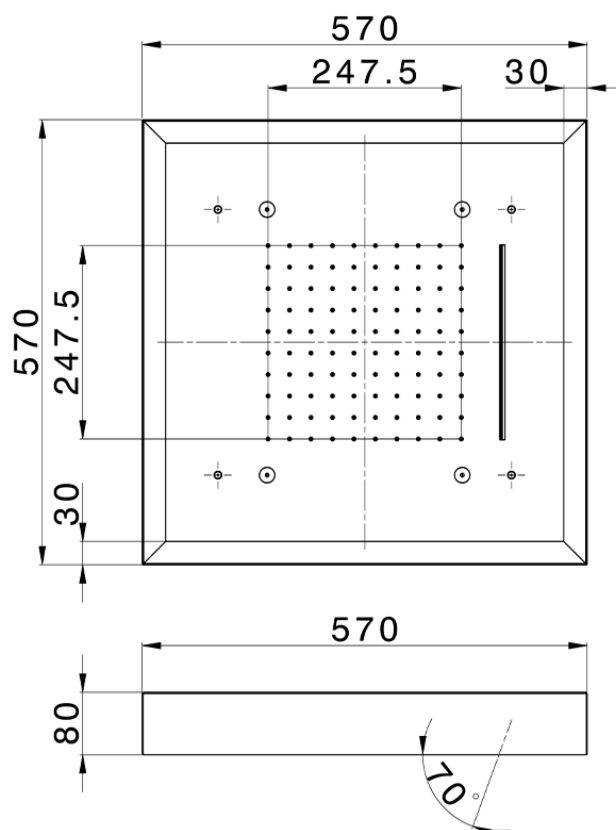

570x570 mm Chromotherapy Ceiling showerhead ZEN SHOWER_ZS0C0165

ZS0C0165

<https://en.cisal.it/570x570-mm-chromotherapy-ceiling-showerhead-zen-shower-zs0c0165>

2026-06-13