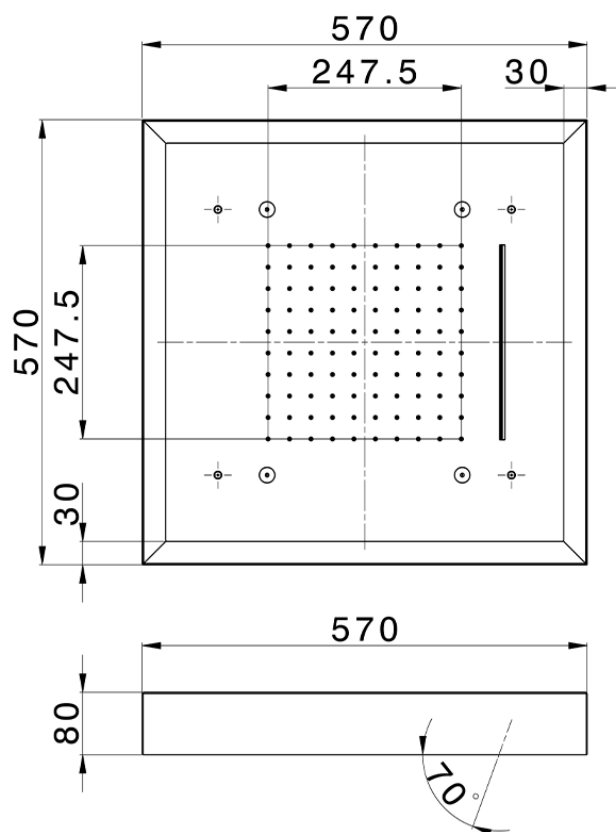

570x570 mm Chromotherapy Ceiling showerhead ZEN SHOWER_ZS0C0165

ZS0C0165

<https://en.cisal.it/570x570-mm-chromotherapy-ceiling-showerhead-zen-shower-zs0c0165>

2026-06-14