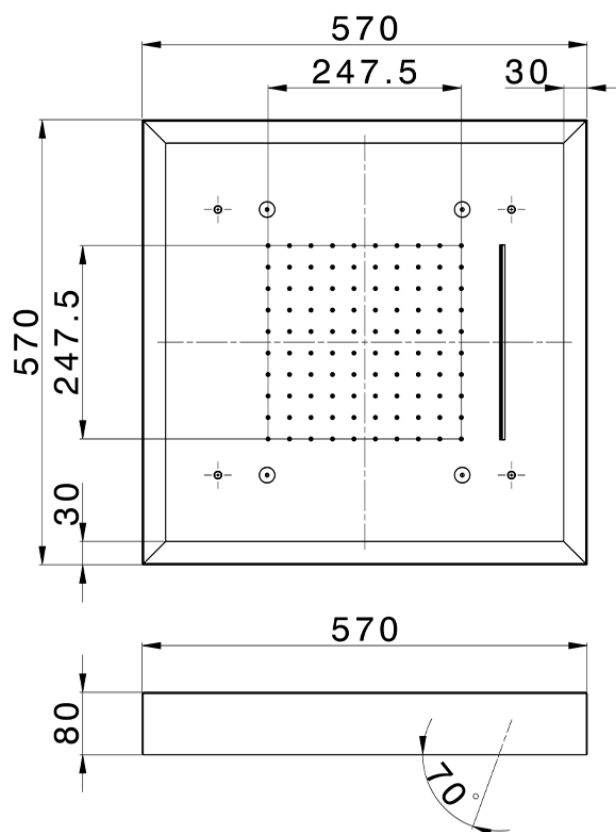

## 570x570 mm Chromotherapy Ceiling showerhead ZEN SHOWER\_ZS0C0165

ZS0C0165

<https://en.cisal.it/570x570-mm-chromotherapy-ceiling-showerhead-zen-shower-zs0c0165>

2026-05-19