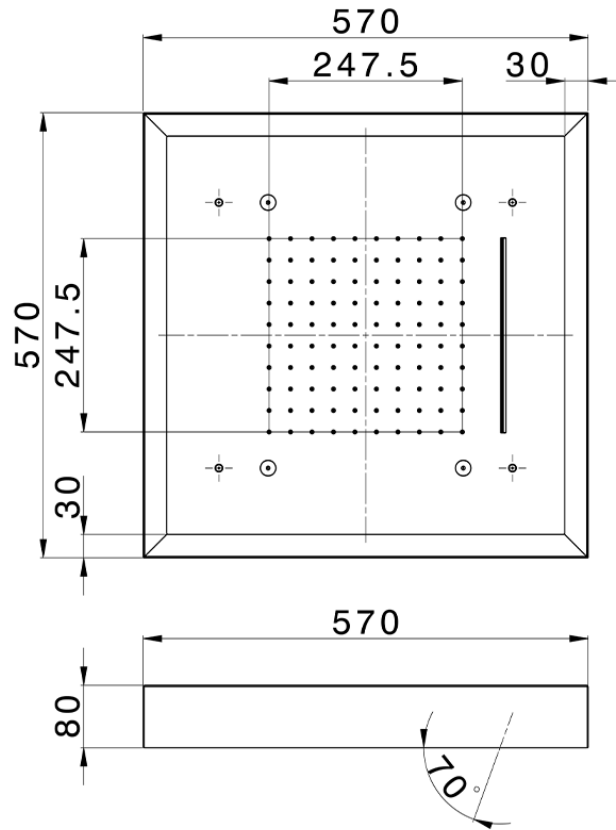

570x570 mm Chromotherapy Ceiling showerhead ZEN SHOWER_ZS0C0165

ZS0C0165

<https://en.cisal.it/570x570-mm-chromotherapy-ceiling-showerhead-zen-shower-zs0c0165>

2026-04-08