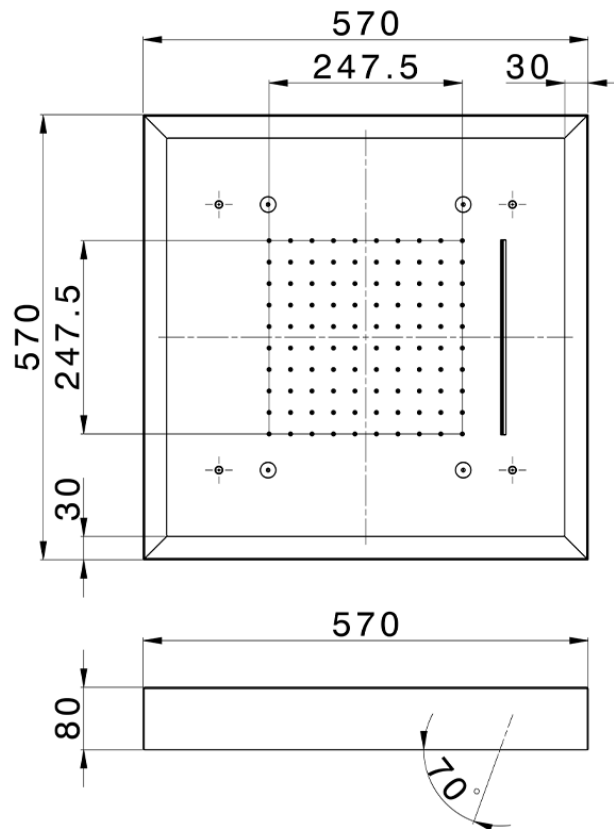

570x570 mm Chromotherapy Ceiling showerhead ZEN SHOWER_ZS0C0165

ZS0C0165

<https://en.cisal.it/570x570-mm-chromotherapy-ceiling-showerhead-zen-shower-zs0c0165>

2026-04-28