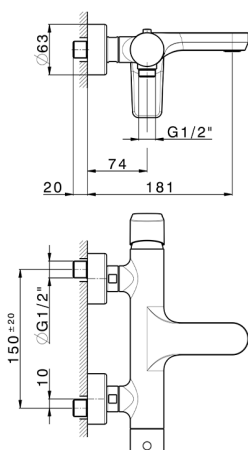

Single lever bath mixer ROCK&ROLL_RK000130

MODEL **RK000130**

Single lever bath mixer, without shower set, 1/2" M flexible connection

AVAILABLE FINISHINGS

-  **21** 21 Chrome
-  **2F** 2F Brushed Nickel
-  **40** 40 Matt Black

CHARACTERISTICS

Cartridge Spare Parts **ZZ95409000**

35 mm Cartridge

EcoStop

EcoStop feature limits water flow to approximately 50% of maximum output with one point of resistance on setting. Push slightly past the middle stop only when full water output is required. This will save water up to 50%.