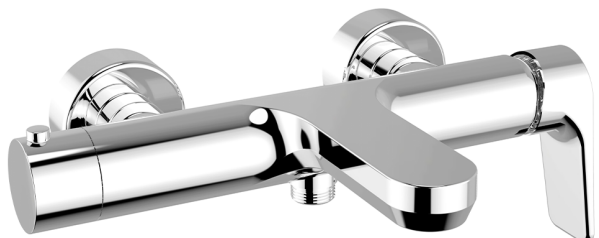

Single lever bath mixer ROCK&ROLL_RK000130

MODEL **RK000130**

Single lever bath mixer, without shower set, 1/2" M flexible connection

AVAILABLE FINISHINGS

-  **21** 21 Chrome
-  **2F** 2F Brushed Nickel
-  **40** 40 Matt Black

CHARACTERISTICS

Cartridge Spare Parts **ZZ95409000**

35 mm Cartridge

EcoStop

EcoStop feature limits water flow to approximately 50% of maximum output with one point of resistance on setting. Push slightly past the middle stop only when full water output is required. This will save water up to 50%.