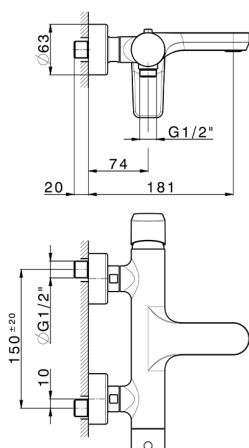

Single lever bath mixer ROCK&ROLL_RK000130

MODEL **RK000130**

Single lever bath mixer, without shower set, 1/2" M flexible connection

AVAILABLE FINISHINGS

-  **21** 21 Chrome
-  **2F** 2F Brushed Nickel
-  **40** 40 Matt Black

CHARACTERISTICS

Cartridge Spare Parts **ZZ95409000**

35 mm Cartridge

EcoStop

EcoStop feature limits water flow to approximately 50% of maximum output with one point of resistance on setting. Push slightly past the middle stop only when full water output is required. This will save water up to 50%.