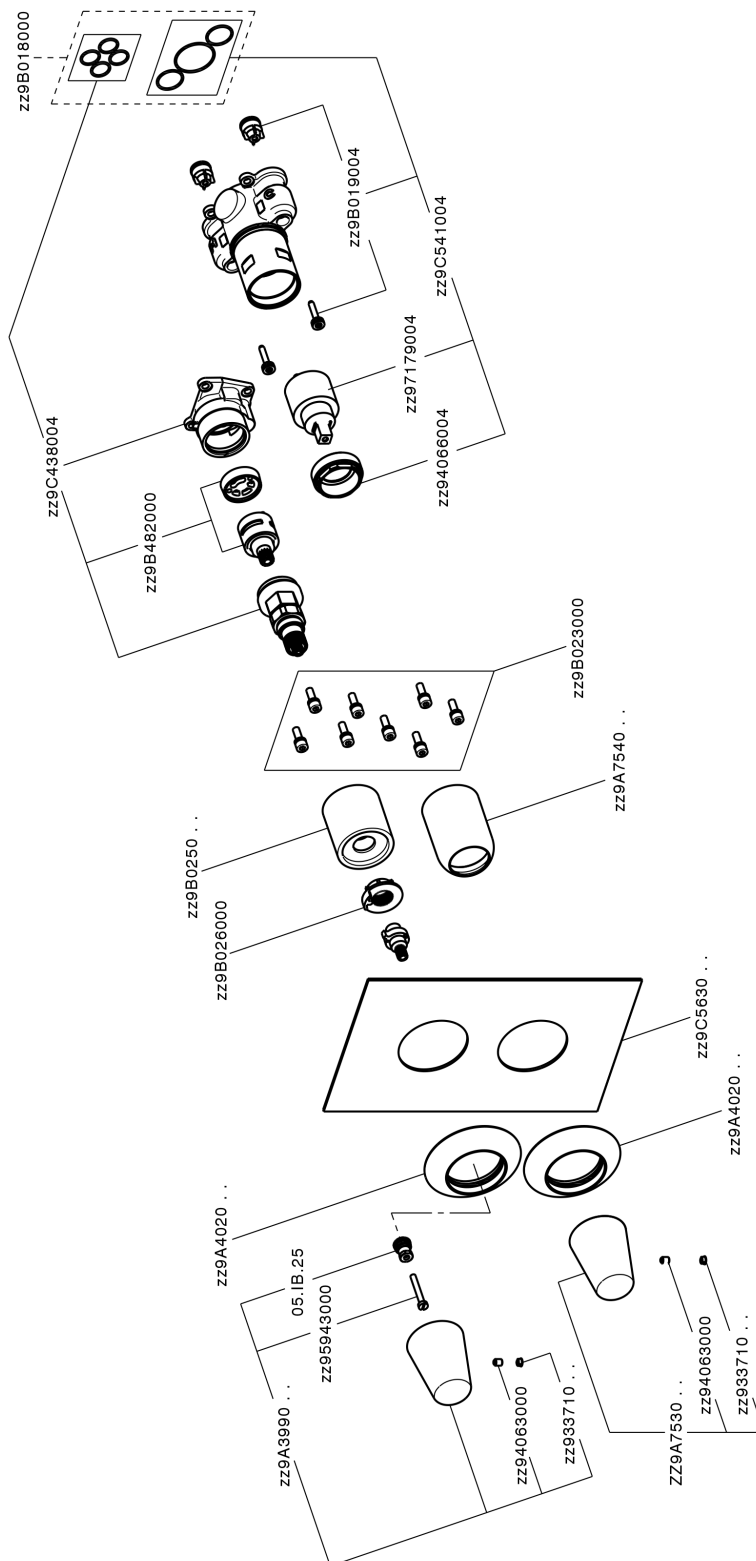

Exposed part for Single Lever One Box Valve ONE BOX_VI0BM030

VI0BM030

<https://en.cisal.it/exposed-part-for-single-lever-one-box-valve-one-box-vi0bm030>

One Box Universal Concealed Part ONE BOX_ZA00B031

ZA00B031

<https://en.cisal.it/one-box-universal-concealed-part-one-box-za00b031>

One Box Universal Concealed Part ONE BOX_ZA00B030

ZA00B030

<https://en.cisal.it/one-box-universal-concealed-part-one-box-za00b030>

2024-12-22