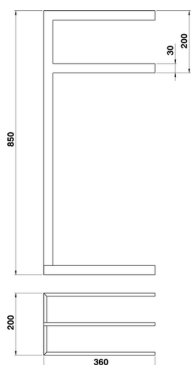

Standing set BATHROOM ACCESSORIES_QU090910

MODEL **QU090910**

Standing set, 2 towel holders

AVAILABLE FINISHINGS

- **21** 21 Chrome
- **2B** 2B Polished Nickel
- **2F** 2F Brushed Nickel
- **2Q** 2Q Black Titanium
- **40** 40 Matt Black
- **4Q** 4Q Matt White

CHARACTERISTICS

2026-04-08