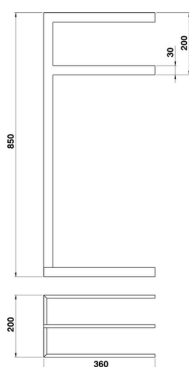

Standing set BATHROOM ACCESSORIES_QU090910

MODEL **QU090910**

Standing set, 2 towel holders

AVAILABLE FINISHINGS

- **21** 21 Chrome
- **2B** 2B Polished Nickel
- **2F** 2F Brushed Nickel
- **2Q** 2Q Black Titanium
- **40** 40 Matt Black
- **4Q** 4Q Matt White

CHARACTERISTICS

2026-04-26