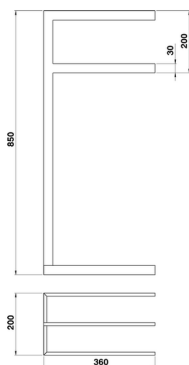

Standing set BATHROOM ACCESSORIES_QU090910

MODEL **QU090910**

Standing set, 2 towel holders

AVAILABLE FINISHINGS

- 

21 21 Chrome
- 

2B 2B Polished Nickel
- 

2F 2F Brushed Nickel
- 

2Q 2Q Black Titanium
- 

40 40 Matt Black
- 

4Q 4Q Matt White

CHARACTERISTICS

2026-04-05