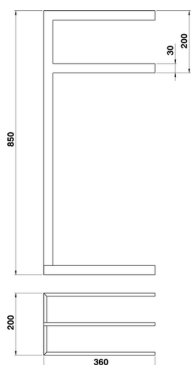

## Standing set BATHROOM ACCESSORIES\_QU090910

MODEL **QU090910**

Standing set, 2 towel holders

AVAILABLE FINISHINGS

- 

**21** 21 Chrome
- 

**2B** 2B Polished Nickel
- 

**2F** 2F Brushed Nickel
- 

**2Q** 2Q Black Titanium
- 

**40** 40 Matt Black
- 

**4Q** 4Q Matt White

CHARACTERISTICS

2026-05-17