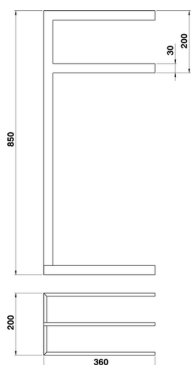

Standing set BATHROOM ACCESSORIES_QU090910

MODEL **QU090910**

Standing set, 2 towel holders

AVAILABLE FINISHINGS

- **21** 21 Chrome
- **2B** 2B Polished Nickel
- **2F** 2F Brushed Nickel
- **2Q** 2Q Black Titanium
- **40** 40 Matt Black
- **4Q** 4Q Matt White

CHARACTERISTICS

2026-04-06