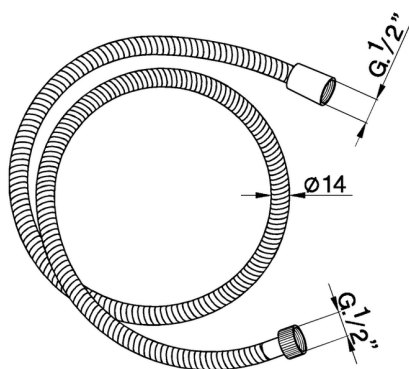

Flexible hose SHOWER_ZA009020

MODEL **ZA009020**

Flexible hose, 125 cm PVC Flexible Hose

AVAILABLE FINISHINGS

CHARACTERISTICS

2024-12-22