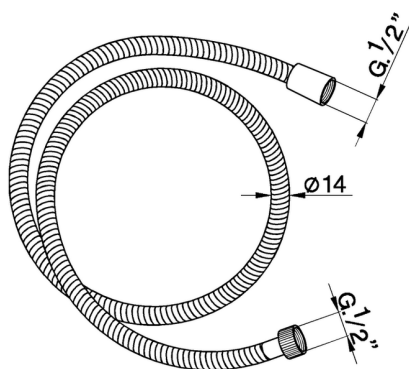

## Flexible hose SHOWER\_ZA009022

MODEL **ZA009022**

Flexible hose, 200 cm PVC Flexible Hose

AVAILABLE FINISHINGS

**21** 21 Chrome

**41** 41 White

CHARACTERISTICS

2025-01-07