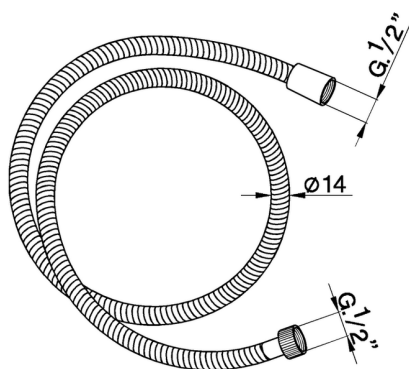

Flexible hose SHOWER_ZA009022

MODEL **ZA009022**

Flexible hose, 200 cm PVC Flexible Hose

AVAILABLE FINISHINGS

-  **21** 21 Chrome
-  **41** 41 White

CHARACTERISTICS

2024-12-22