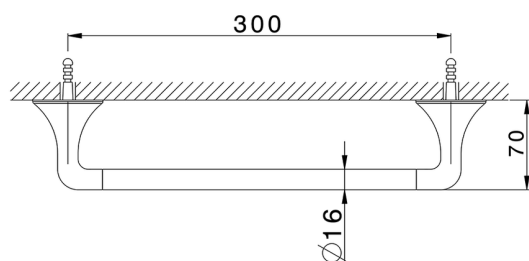

Towel holder VITA_VI090100

MODEL **VI090100**

Towel holder

AVAILABLE FINISHINGS

-  **21** 21 Chrome
-  **2Q** 2Q Black Titanium
-  **40** 40 Matt Black
-  **4Q** 4Q Matt White

CHARACTERISTICS

2024-12-22