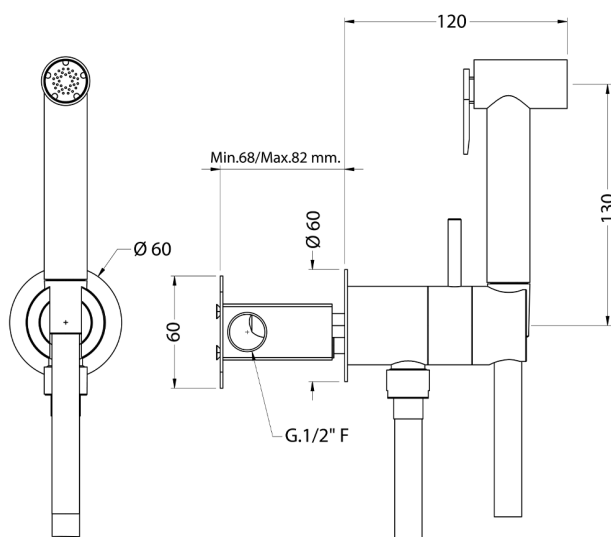

Bidet handshower set HYGENIC SHOWERS_CY007945

MODEL **CY007945**

Bidet handshower set, round wall bracket, gradual mixing of hot & cold water, with concealed part, Brass
Bidet handshower - 120 cm PVC flexible hose

AVAILABLE FINISHINGS

CHARACTERISTICS

Bidet handshower

Hygienic Spray

Multi-jets hygienic hand shower, for personal hygiene care.

MixedWater

The Cisal Mixed Water system enables the gradual mixing of hot and cold water.