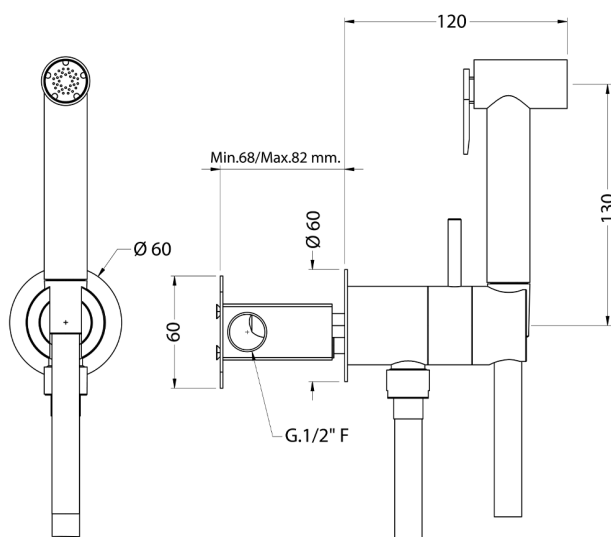

## Bidet handshower set HYGENIC SHOWERS\_CY007945

MODEL **CY007945**

Bidet handshower set, round wall bracket, gradual mixing of hot & cold water, with concealed part, Brass  
Bidet handshower - 120 cm PVC flexible hose

AVAILABLE FINISHINGS

CHARACTERISTICS

**Bidet handshower**