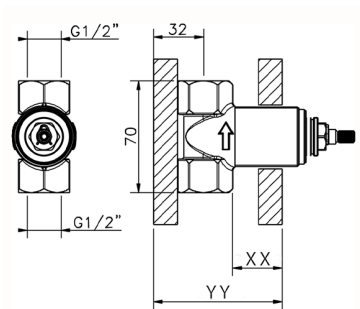

## 1/2 Stopvalve concealed part CONCEALED\_ZA003340

MODEL **ZA003340**

1/2" Stopvalve concealed part, opening counterclockwise

AVAILABLE FINISHINGS

CHARACTERISTICS

Concealed **1**

Piastra/Plate/Plaque/Platte/Placa  
 2-3mm: XX 31-46 YY 80-95  
 10mm: XX 25-40 YY 76-91