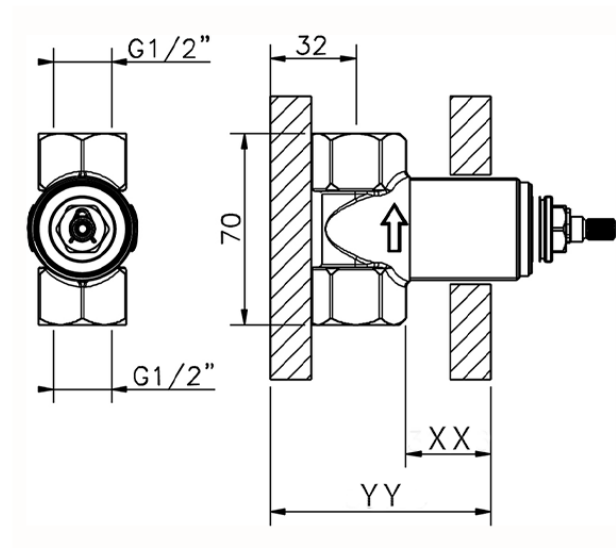

1/2 Stopvalve concealed part CONCEALED_ZA003340

Piastra/Plate/Plaque/Platte/Placa
 2-3mm: XX 31-46 YY 80-95
 10mm: XX 25-40 YY 76-91

ZA003340

<https://en.cisal.it/1-2-stopvalve-concealed-part-concealed-za003340>