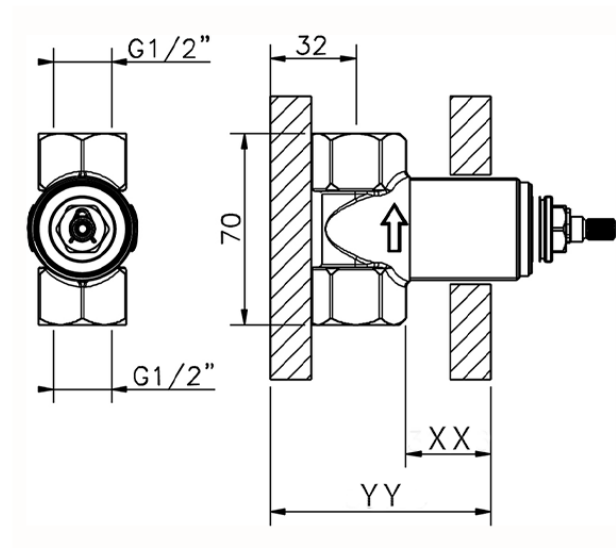

## 1/2 Stopvalve concealed part CONCEALED\_ZA003340

Piastra/Plate/Plaque/Platte/Placa  
 2-3mm: XX 31-46 YY 80-95  
 10mm: XX 25-40 YY 76-91

ZA003340

<https://en.cisal.it/1-2-stopvalve-concealed-part-concealed-za003340>