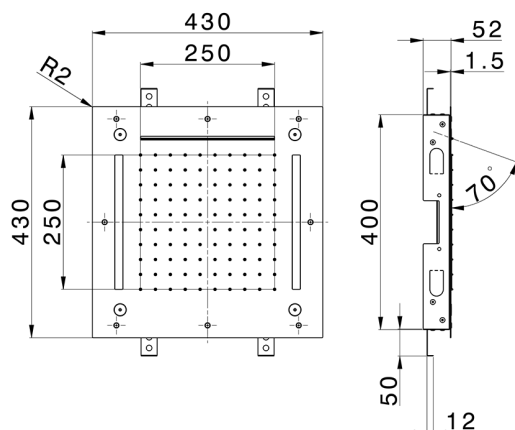

430x430 mm Chromotherapy Ceiling showerhead WELLNESS_ZS0C0065

MODEL **ZS0C0065**

430x430 mm Chromotherapy Ceiling showerhead, rain, spaying functions, waterfall, chromotherapy functions, built-in control included, Stainless Steel AISI 304

AVAILABLE FINISHINGS

- **D1** D1 Brushed Inox
- **40** 40 Matt Black
- **4Q** 4Q Matt White
- **5G** 5G Rose Gold
- **D2** D2 Polished Inox

CHARACTERISTICS

2026-06-13